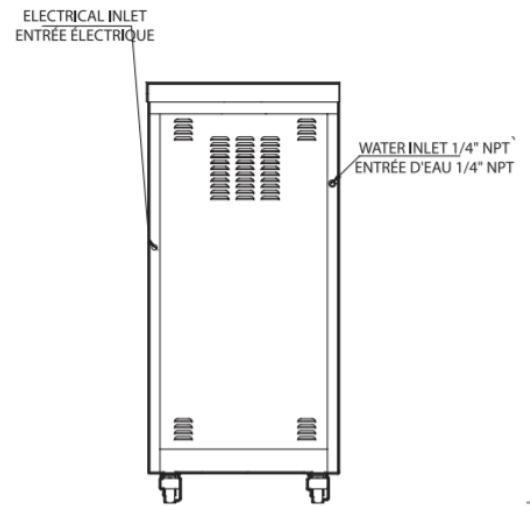

JA4B

JA4SC

Model	Water Inlet	Electrical System *ground wire not included					
		Volts	Phases	Amps	kW	Wires*	Hz
JA4	1/4"	120/208	1/3	38/22	8.4	2/3	60
	(6)	120/240	1/3	35/19	8.4	2/3	60
JA4SC	1/4"	120/208	1/3	38/22	8.4	2/3	60
	(6)	120/240	1/3	35/19	8.4	2/3	60