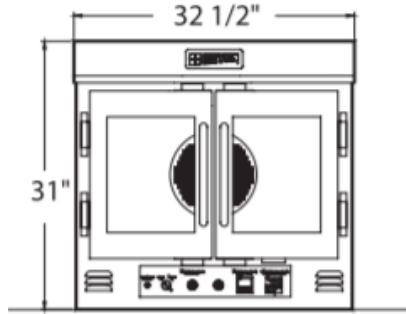

WARRANTY

- One Year Labor & Two Year Parts

Model	Crated Weight	Overall Dimensions			Interior Dimensions			Pan Capacity (18"x26")	Shelf Spacing
		W	D	H	W	D	H		
JA4	425 (193)	32 1/2" (826)	40" (1016)	31" (787)	27 1/2" (699)	20" (508)	17 1/2" (445)	4	3 1/2" (89)
JA4SC	650 (295)	32 1/2" (826)	37" (940)	71" (1803)	27 1/2" (699)	20" (508)	17 1/2" (445)	4	3 1/2" (89)

JA4B

JA4SC

Model	Water Inlet	Electrical System *ground wire not included					
		Volts	Phases	Amps	kW	Wires*	Hz
JA4	1/4"	120/208	1/3	38/22	8.4	2/3	60
	(6)	120/240	1/3	35/19	8.4	2/3	60
JA4SC	1/4"	120/208	1/3	38/22	8.4	2/3	60
	(6)	120/240	1/3	35/19	8.4	2/3	60