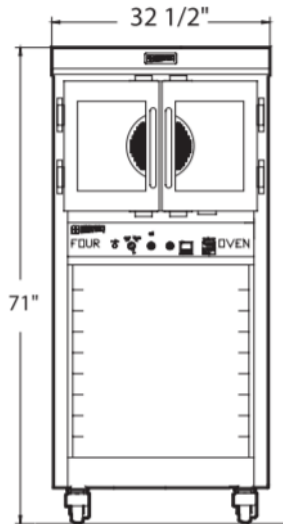

WARRANTY

- One Year Labor & Two Year Parts

Model	Crated Weight	Overall Dimensions			Interior Dimensions			Pan Capacity (18"x26")	Shelf Spacing
		W	D	H	W	D	H		
JA4	425 (193)	32 1/2" (826)	40" (1016)	31" (787)	27 1/2" (699)	20" (508)	17 1/2" (445)	4	3 1/2" (89)
JA4SC	650 (295)	32 1/2" (826)	37" (940)	71" (1803)	27 1/2" (699)	20" (508)	17 1/2" (445)	4	3 1/2" (89)

JA4B

JA4SC

Model	Water Inlet	Electrical System *ground wire not included					
		Volts	Phases	Amps	kW	Wires*	Hz
JA4	1/4"	120/208	1/3	38/22	8.4	2/3	60
	(6)	120/240	1/3	35/19	8.4	2/3	60
JA4SC	1/4"	120/208	1/3	38/22	8.4	2/3	60
	(6)	120/240	1/3	35/19	8.4	2/3	60