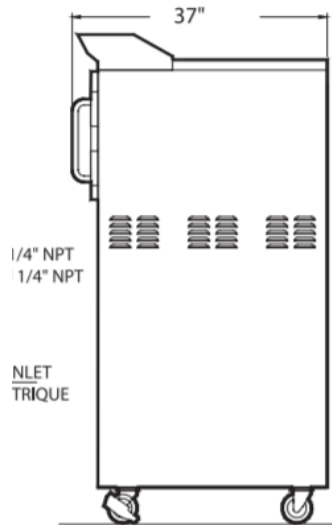

WARRANTY

- One Year Labor & Two Year Parts

Model	Crated Weight	Overall Dimensions			Interior Dimensions			Pan Capacity (18"x26")	Shelf Spacing
		W	D	H	W	D	H		
JA4	425 (193)	32 1/2" (826)	40" (1016)	31" (787)	27 1/2" (699)	20" (508)	17 1/2" (445)	4	3 1/2" (89)
JA4SC	650 (295)	32 1/2" (826)	37" (940)	71" (1803)	27 1/2" (699)	20" (508)	17 1/2" (445)	4	3 1/2" (89)

SPECIFICATIONS SUBJECT TO CHANGE WITHOUT NOTICE

KCL & REVIT DRAWINGS UPON REQUEST

REVISION A | 4/19/2021

Follow Us

Doyon

5600 13th Street, Menominee, MI 49858

906.863.4401 | 800.338.9886 | www.doyon.qc.ca

DRAWINGS
JA4

JA4B

JA4SC

Model	Water Inlet	Electrical System *ground wire not included					
		Volts	Phases	Amps	kW	Wires*	Hz
JA4	1/4"	120/208	1/3	38/22	8.4	2/3	60
	(6)	120/240	1/3	35/19	8.4	2/3	60
JA4SC	1/4"	120/208	1/3	38/22	8.4	2/3	60
	(6)	120/240	1/3	35/19	8.4	2/3	60