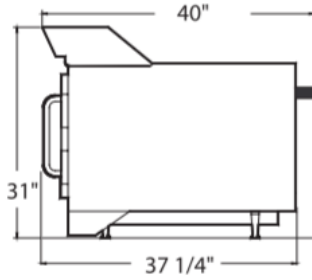

WARRANTY

- One Year Labor & Two Year Parts

Model	Crated Weight	Overall Dimensions			Interior Dimensions			Pan Capacity (18"x26")	Shelf Spacing
		W	D	H	W	D	H		
JA4	425 (193)	32 1/2" (826)	40" (1016)	31" (787)	27 1/2" (699)	20" (508)	17 1/2" (445)	4	3 1/2" (89)
JA4SC	650 (295)	32 1/2" (826)	37" (940)	71" (1803)	27 1/2" (699)	20" (508)	17 1/2" (445)	4	3 1/2" (89)

JA4B

JA4SC

Model	Water Inlet	Electrical System *ground wire not included					
		Volts	Phases	Amps	kW	Wires*	Hz
JA4	1/4"	120/208	1/3	38/22	8.4	2/3	60
	(6)	120/240	1/3	35/19	8.4	2/3	60
JA4SC	1/4"	120/208	1/3	38/22	8.4	2/3	60
	(6)	120/240	1/3	35/19	8.4	2/3	60