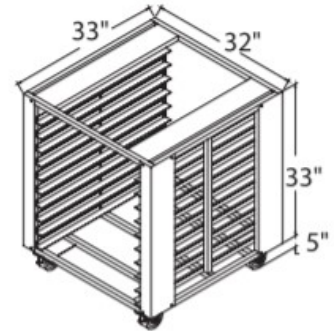

DRAWINGS

JA4

JA4B

JA4SC

Model	Water Inlet	Electrical System *ground wire not included					
		Volts	Phases	Amps	kW	Wires*	Hz
JA4	1/4"	120/208	1/3	38/22	8.4	2/3	60
	(6)	120/240	1/3	35/19	8.4	2/3	60
JA4SC	1/4"	120/208	1/3	38/22	8.4	2/3	60
	(6)	120/240	1/3	35/19	8.4	2/3	60