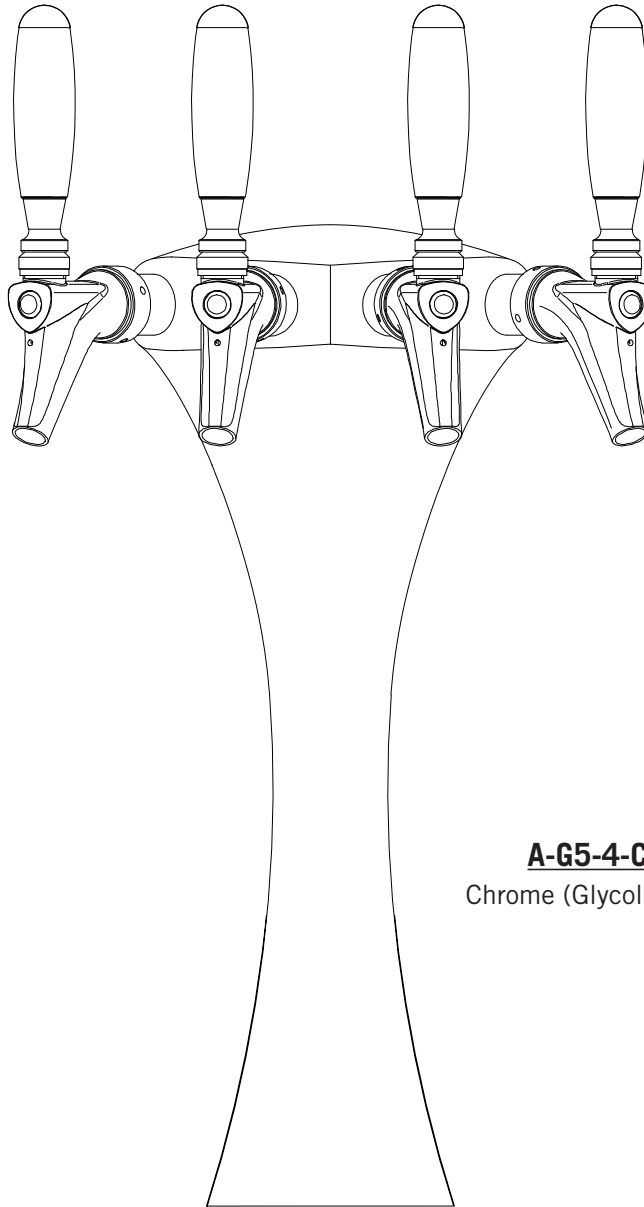

- Elegant curves and flowing lines rise from the bar top.
- All stainless steel product contact.
- Available in either glycol cooled only.

A-G5-4-C-G

Chrome (Glycol Cooled)

Medallion Version Available: **A-G5-4-C-G-M***

Faucet knobs not included.

| Part No. | Faucets | Finish | Dispense System | Shipping Weight |
|-------------------------------------|---------|--------|-----------------|-----------------|
| <input type="checkbox"/> A-G5-4-C-G | 4 | Chrome | Glycol Cooled | TBD |
| | | | | TBD |