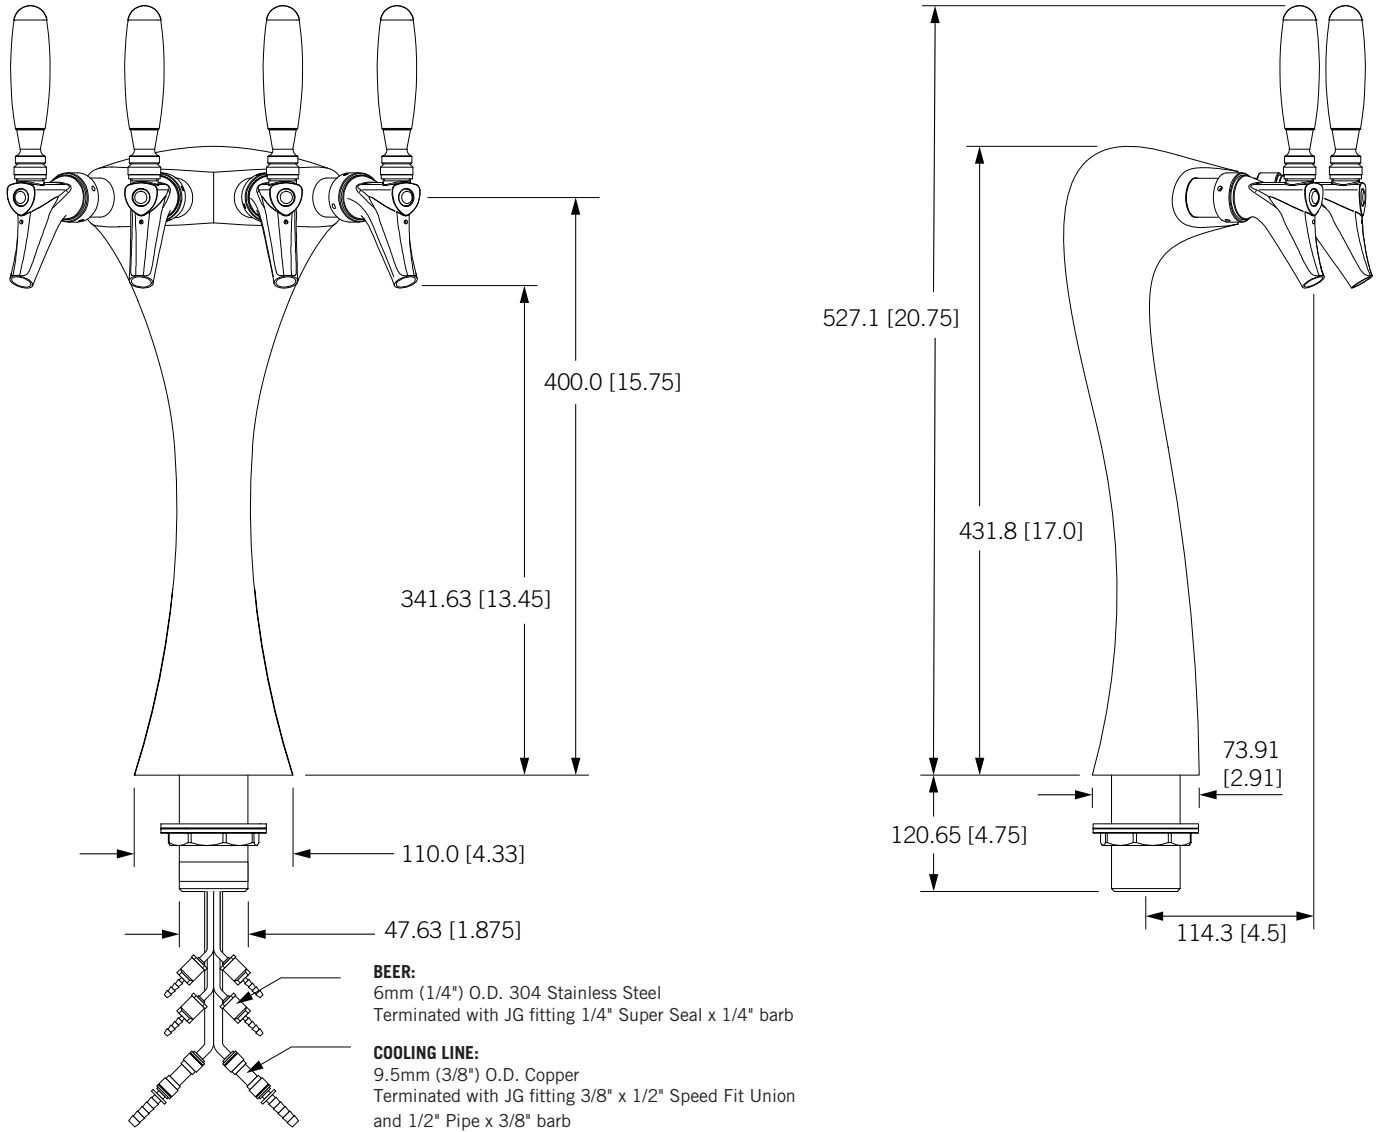

- Elegant curves and flowing lines rise from the bar top.
- All stainless steel product contact.
- Available in either glycol cooled only.

A-G5-4-C-G

Chrome (Glycol Cooled)

Medallion Version Available: **A-G5-4-C-G-M***

Faucet knobs not included.

| Part No. | Faucets | Finish | Dispense System | Shipping Weight |
|-------------------------------------|---------|--------|-----------------|-----------------|
| <input type="checkbox"/> A-G5-4-C-G | 4 | Chrome | Glycol Cooled | TBD |
| | | | | TBD |

Medallion Version Available: A-G5-4-C-G-M*

Dimensions

 **MICRO MATIC**
Toll-Free: 1-866-327-4159
www.micromatic.com

West
19791 Bahama St.
Northridge, CA 91324
Tel. (818) 701-9765
Fax. (818) 701-9844

Central
10726 North Second St.
Machesney Park, IL 61115
Tel. (815) 968-7557
Fax. (815) 968-0363