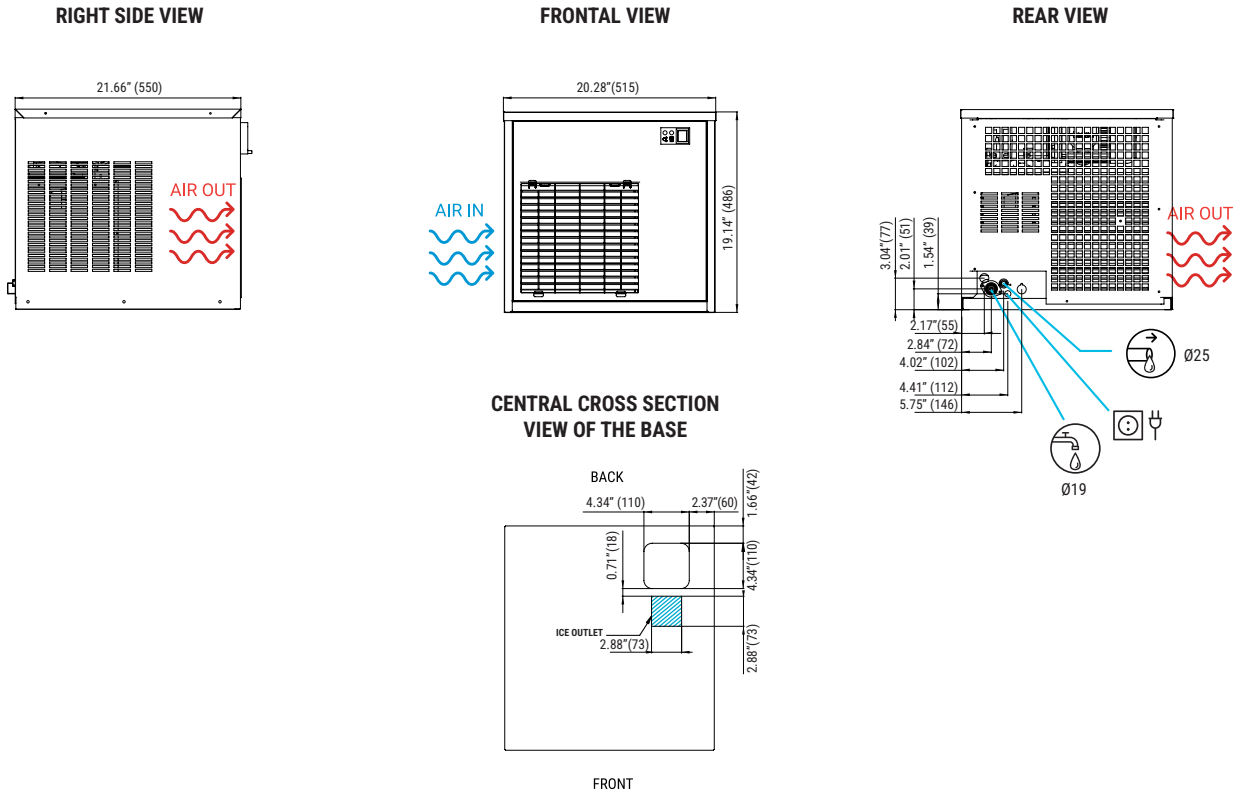

TECHNICAL SCHEME

IQ 300