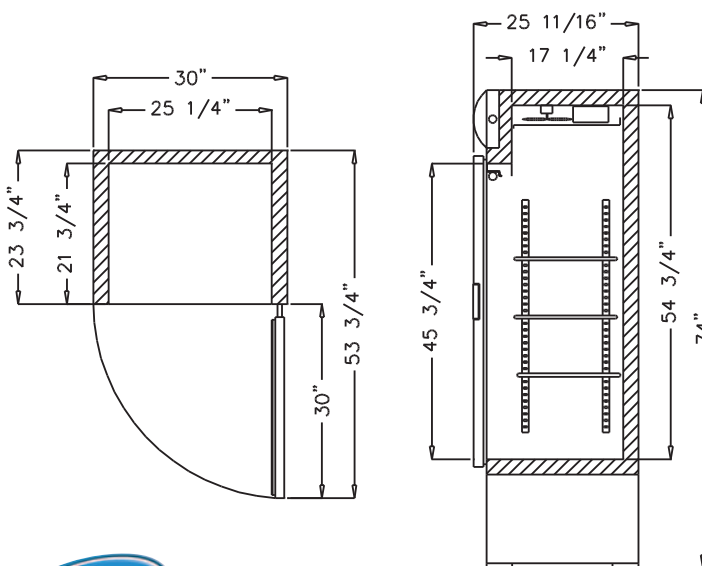

TECHNICAL DATA / SINGLE GLASS DOOR

MODEL #	VR-17-RE-HC	VR-26-HC
OUTSIDE DIMENSIONS		
DEPTH	25.75"	29.50"
LENGTH	30.00"	30.00"
HEIGHT	74.00"	78.00"
DOOR SIZE	30.00" X 47.75"	30.625" X 52.50"
DOOR TYPE	1 SWING	1 SWING
INSIDE DIMENSIONS		
DEPTH	21.75"	25.75"
LENGTH	25.25"	26.50"
HEIGHT	54.75"	61.25"
SHELF SIZE	24.50" X 19.50"	25.69" X 24.00"
# OF SHELVES	3	4
CAPACITY: CUBIC FOOT	17	26
SPECIFICATIONS		
OPERATING TEMPERATURE	32°F-39°F	32°F-39°F
COMPRESSOR SIZE HP	1/4	1/3
VOLTAGE	115	115
AMPERAGE	4.4	5.8
CORD AND PLUG	YES	YES
SHIPPING DIMENSIONS		
DEPTH	30.00"	34.00"
LENGTH	34.00"	34.00"
HEIGHT	80.00"	82.00"
GROSS WEIGHT LBS.	250	498
CUBIC FEET	47	56

TOP VIEWS AND SIDE VIEWS

VR-17-RE-HC