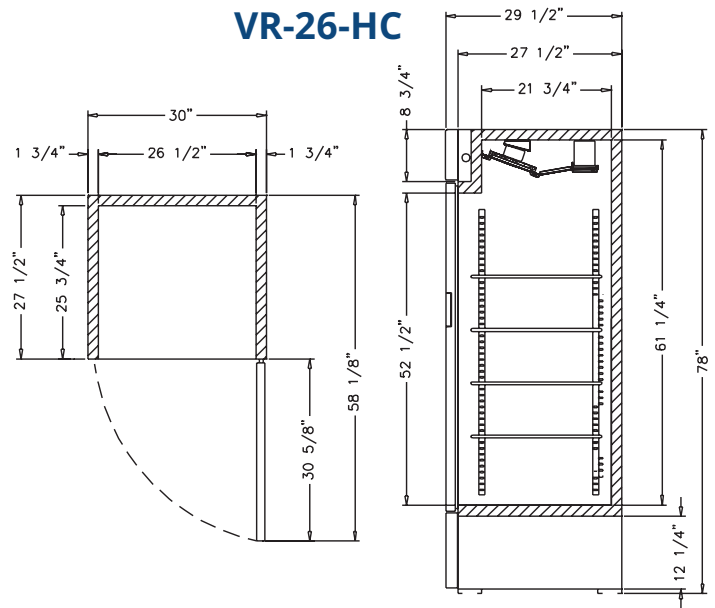

VR-26-HC

A Division of HMC Enterprises LLC • 831 East Cayuga St • Philadelphia, PA 19124 USA

(215) 464-6800 • 1-800-344-8222 • Fax (215) 969-4890 • E-Mail: sales@howardmccray.com • www.howardmccray.com