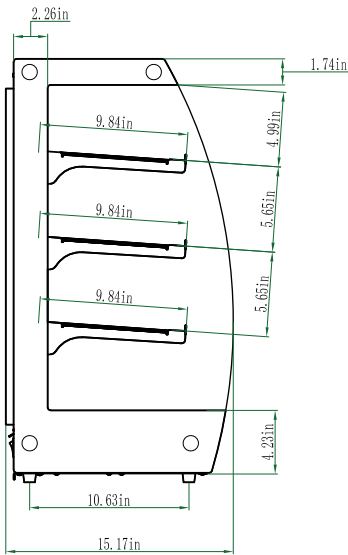

Plan View

706 Eastern Parkway STE 1G, Brooklyn NY 11213
718-576-6342
info@koolmore.com