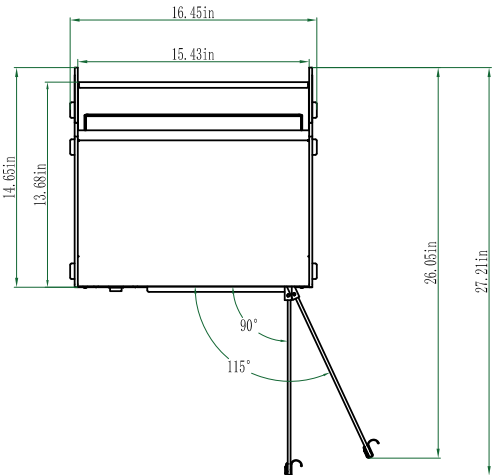

Plan View

706 Eastern Parkway STE 1G, Brooklyn NY 11213
718-576-6342
info@koolmore.com