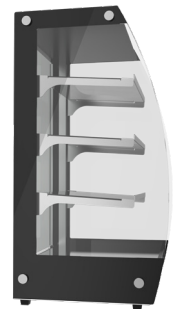

## KoolMore 16 in. Commercial Glass Bakery Display Case, Self Service Pastry Case with LED lighting and Rear Door, 2.7 cu. ft.

Model: DC-3CB

### FEATURES

- Display in style.
- Designed with sleek stainless steel and tempered glass at the sides.
- LED lighting at the top
- Opened Front for self-serving.
- Designed with double pane tempered glass and a stainless-steel base.
- Three adjustable glass shelves with steel brackets.

### Specifications:

- Overall Dimensions: 15.8L x 15.1W x 28.2H
- Capacity: 2.7 cu. ft.
- Net Weight: 43 lbs.
- Warranty: 90-Day