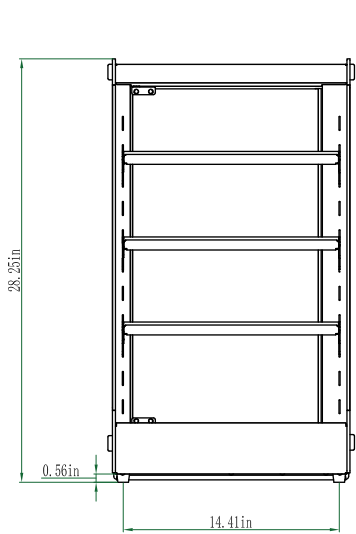

Plan View

706 Eastern Parkway STE 1G, Brooklyn NY 11213
718-576-6342
info@koolmore.com