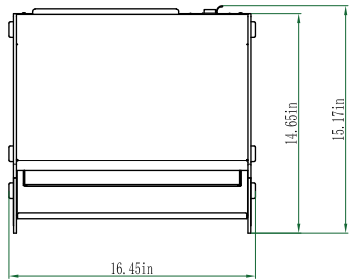

Plan View

706 Eastern Parkway STE 1G, Brooklyn NY 11213
718-576-6342
info@koolmore.com