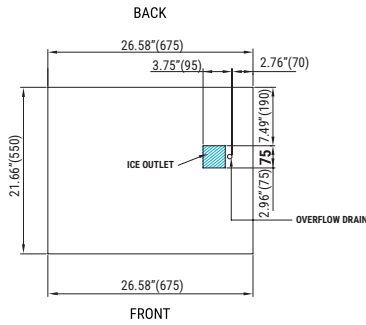

# TECHNICAL SCHEME

IQ 1300

RIGHT SIDE VIEW

FRONTAL VIEW

LEFT SIDE VIEW

REAR VIEW

CENTRAL CROSS SECTION VIEW OF THE BASE

\* All dimensions in inches (and mm)