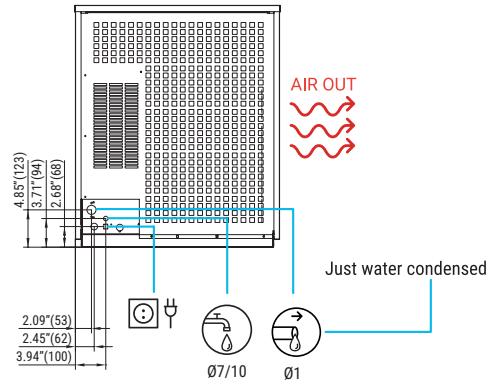

# TECHNICAL SCHEME

IQ 1300

RIGHT SIDE VIEW

FRONTAL VIEW

LEFT SIDE VIEW

REAR VIEW

CENTRAL CROSS SECTION VIEW OF THE BASE

\* All dimensions in inches (and mm)