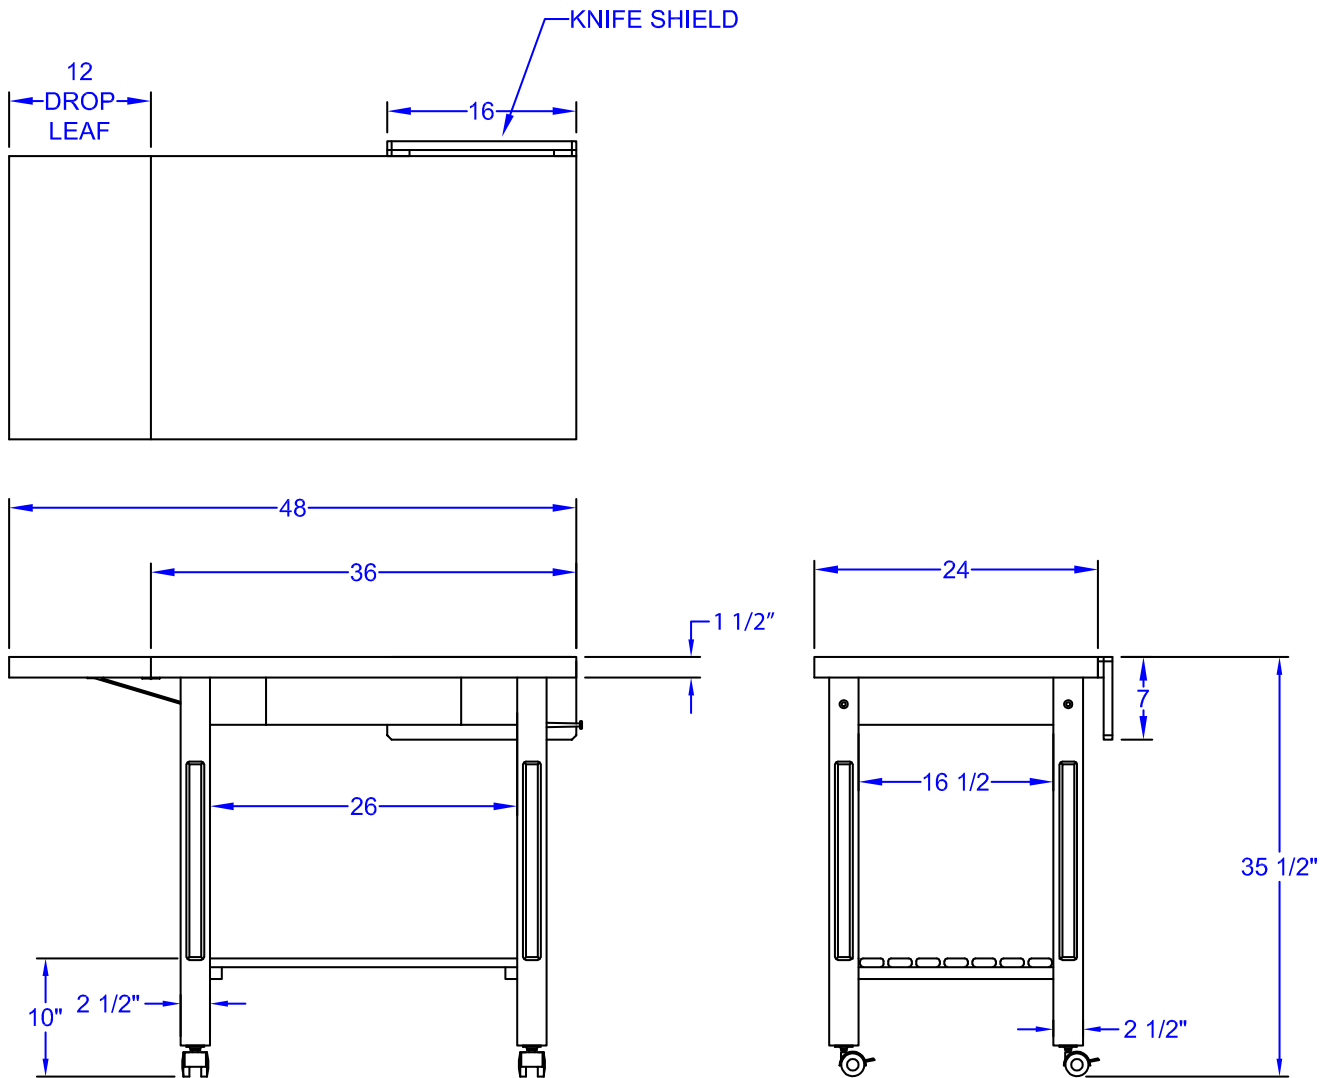

BASIL
(-BS)

NATURAL MAPLE
(-N)

WARM CHERRY
STAIN (-CR)

WALNUT STAIN
(-WT)

USEFUL GRAY
STAIN (-UG)

"QCL" DELUXE CULI CART

MODEL	TOP SIZE (L X W X H)	OVERALL HEIGHT	WT. (LBS)
QCL	48"x25"x1-1/2"	36"	100

ALL DIMENSIONS ARE TYPICAL. TOLERANCE +/- .125". JOHN BOOS & CO. RESERVES THE RIGHT TO CHANGE SPECIFICATIONS WITHOUT NOTICE.

DETAILED SPECIFICATIONS

"QCL" DELUXE CULI CART

MODEL	TOP SIZE (L X W X H)	OVERALL HEIGHT	WT. (LBS)
QCL	48"x25"x1-1/2"	36"	100

ALL DIMENSIONS ARE TYPICAL. TOLERANCE +/- .125". JOHN BOOS & CO. RESERVES THE RIGHT TO CHANGE SPECIFICATIONS WITHOUT NOTICE.