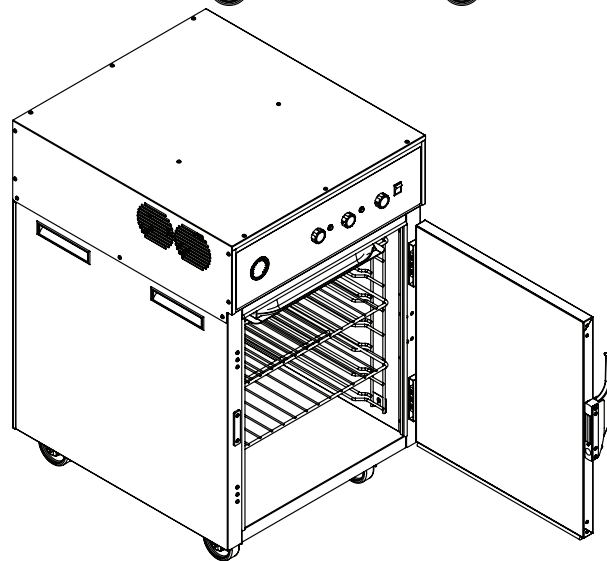

TECHNICAL SPECS

Dimensions

Length	33.31
Width	27.46
Height	43.17
Interior Depth	26.94
Interior Width	23.34
Interior Height	27.9
Weight Lbs	210
Power Cord Length	99
Minimum Back Air Clearance In	No
Minimum Side Air Clearance In	4 In.

Capacity

Gross Cubic Feet	
Net Cubic Feet	9.72

Features & Material

Temperature Range	200-325 F
Holding Temperature Range	110-200 F
Number Of Doors	1
Number Of Shelves	4
Installation Type	Plug-in
Control Type	Mechanical
Exhaust Vent Location	Side
Convection	Fan
Casters	4
Interior Cabinet Insulation	Cotton-Fiberglass
Pan Capacity	4 Full Size
Interior Material	Stainless-Steel 430
Exterior Material	Stainless-Steel 430
Gauge Of Stainless Steel	20
Color Finish	Stainless-Steel

Electric Data & Certifications

Plug Type	NEMA 6-30P
Amps	12.5
Hertz	60
Phase	1
Voltage	240
Wattage	3000
Certifications	UL listed for Safety

Plan View

CERTIFICATIONS

706 Eastern Parkway STE 1G, Brooklyn NY 11213
718-576-6342
info@koolmore.com