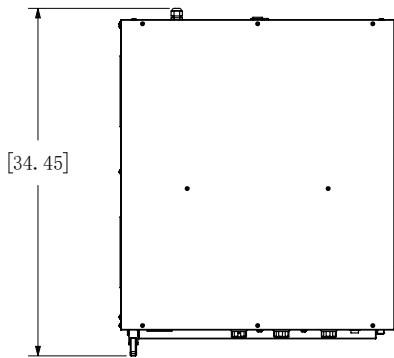

TECHNICAL SPECS

Dimensions

Length	33.31
Width	27.46
Height	43.17
Interior Depth	26.94
Interior Width	23.34
Interior Height	27.9
Weight Lbs	210
Power Cord Length	99
Minimum Back Air Clearance In	No
Minimum Side Air Clearance In	4 In.

Capacity

Gross Cubic Feet	
Net Cubic Feet	9.72

Features & Material

Temperature Range	200-325 F
Holding Temperature Range	110-200 F
Number Of Doors	1
Number Of Shelves	4
Installation Type	Plug-in
Control Type	Mechanical
Exhaust Vent Location	Side
Convection	Fan
Casters	4
Interior Cabinet Insulation	Cotton-Fiberglass
Pan Capacity	4 Full Size
Interior Material	Stainless-Steel 430
Exterior Material	Stainless-Steel 430
Gauge Of Stainless Steel	20
Color Finish	Stainless-Steel

Electric Data & Certifications

Plug Type	NEMA 6-30P
Amps	12.5
Hertz	60
Phase	1
Voltage	240
Wattage	3000
Certifications	UL listed for Safety

Plan View

CERTIFICATIONS

706 Eastern Parkway STE 1G, Brooklyn NY 11213
718-576-6342
info@koolmore.com