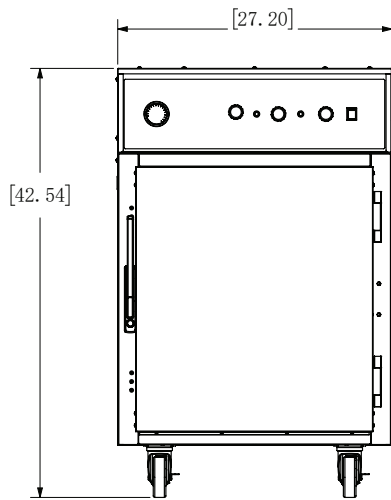

TECHNICAL SPECS

Dimensions

Length	33.31
Width	27.46
Height	43.17
Interior Depth	26.94
Interior Width	23.34
Interior Height	27.9
Weight Lbs	210
Power Cord Length	99
Minimum Back Air Clearance In	No
Minimum Side Air Clearance In	4 In.

Capacity

Gross Cubic Feet	
Net Cubic Feet	9.72

Features & Material

Temperature Range	200-325 F
Holding Temperature Range	110-200 F
Number Of Doors	1
Number Of Shelves	4
Installation Type	Plug-in
Control Type	Mechanical
Exhaust Vent Location	Side
Convection	Fan
Casters	4
Interior Cabinet Insulation	Cotton-Fiberglass
Pan Capacity	4 Full Size
Interior Material	Stainless-Steel 430
Exterior Material	Stainless-Steel 430
Gauge Of Stainless Steel	20
Color Finish	Stainless-Steel

Electric Data & Certifications

Plug Type	NEMA 6-30P
Amps	12.5
Hertz	60
Phase	1
Voltage	240
Wattage	3000
Certifications	UL listed for Safety

Plan View

CERTIFICATIONS

706 Eastern Parkway STE 1G, Brooklyn NY 11213
718-576-6342
info@koolmore.com