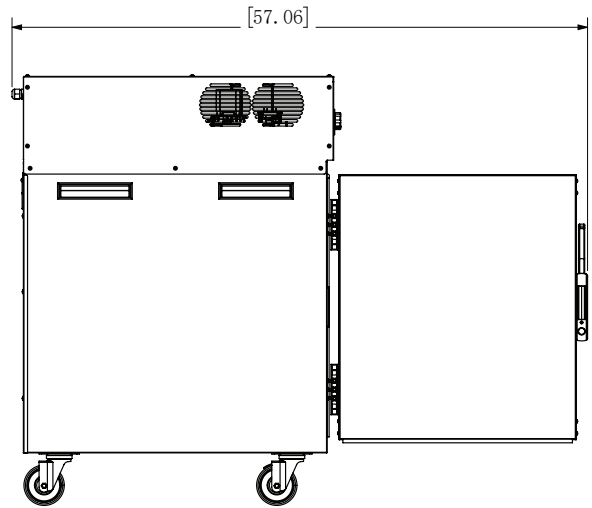

TECHNICAL SPECS

Dimensions

Length	33.31
Width	27.46
Height	43.17
Interior Depth	26.94
Interior Width	23.34
Interior Height	27.9
Weight Lbs	210
Power Cord Length	99
Minimum Back Air Clearance In	No
Minimum Side Air Clearance In	4 In.

Capacity

Gross Cubic Feet	
Net Cubic Feet	9.72

Features & Material

Temperature Range	200-325 F
Holding Temperature Range	110-200 F
Number Of Doors	1
Number Of Shelves	4
Installation Type	Plug-in
Control Type	Mechanical
Exhaust Vent Location	Side
Convection	Fan
Casters	4
Interior Cabinet Insulation	Cotton-Fiberglass
Pan Capacity	4 Full Size
Interior Material	Stainless-Steel 430
Exterior Material	Stainless-Steel 430
Gauge Of Stainless Steel	20
Color Finish	Stainless-Steel

Electric Data & Certifications

Plug Type	NEMA 6-30P
Amps	12.5
Hertz	60
Phase	1
Voltage	240
Wattage	3000
Certifications	UL listed for Safety

Plan View

CERTIFICATIONS

706 Eastern Parkway STE 1G, Brooklyn NY 11213
718-576-6342
info@koolmore.com