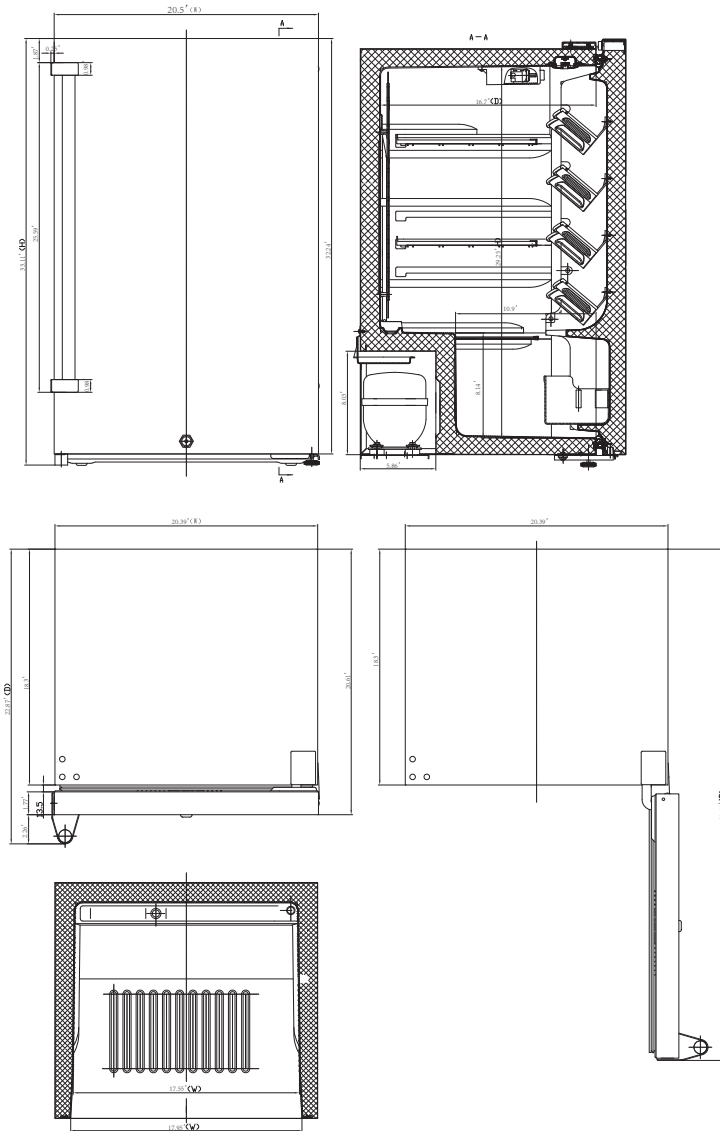

TECHNICAL SPECS

Dimensions

Length	20.5
Width	20.63
Height	33.25
Interior Width	17.55
Interior Depth	16.73
Interior Height	28.89
Weightlbs	57
Depth Including Handles	22.87
Depth Excluding Handles	20.61
Depth Less Door	18.3
Depth With Door Open 90 Degrees	39.68
Height To Top Of Door Hinge In	33.11
Counter Depth	Yes

Capacity

Net Cubic Feet	4.4
Can Capacity Door	10 cans of 12 oz
Number Of Shelves	3
Individual Shelf Capacity	33 lbs.

Features & Materials

Cooling Unit Type	Static
Refrigerant Type	R-600a
Compressor Brand	DONPER
Compressor Location	Bottom
Control Type	Mechanical
Control Location	Interior
Temperature Range	32-50 F
Ambient Temperature Range	50-100.4 F
Number Of Doors	1
Door Style	Swing
Reversible Door S	Yes
Self Closing Door	No
Hinge Type	Top and bottom hinge
Shelf Material Type	Tempered Glass
Shelves Adjustable	Yes
Interior Lights	LED
Interior Lights Location	Top of Cabinet
Interior Lights Brightness	123lumen
Waterproof Rating	IPX4
Noise	42 dB
Door Ajar Alarm	No
Exterior Material	Powder Coated Steel
Interior Material	PVC
Color Finish	Stainless-Steel
Interior Color	Black
Color Door Handles	Stainless-Steel
Handle Included	Yes
Number Of Feet	4
Legs Adjustable	1 in.
Feature One	Outdoor Refrigerator
Feature Five	Dependable Interior Lights
Feature Six	Reversible Door, Can Be Opened From Left Or Right

Electric & Certifications

Horsepower	0.1
Amps	1
Hertz	60
Phase	1
Voltage	110
Wattage	60
Plug Type	NEMA 5-15P
Power Cord Length	70.8
Certifications	CSA Certified for Safety
Energy Star	Yes

Plan View

CERTIFICATIONS

718-576-6342
info@koolmore.com