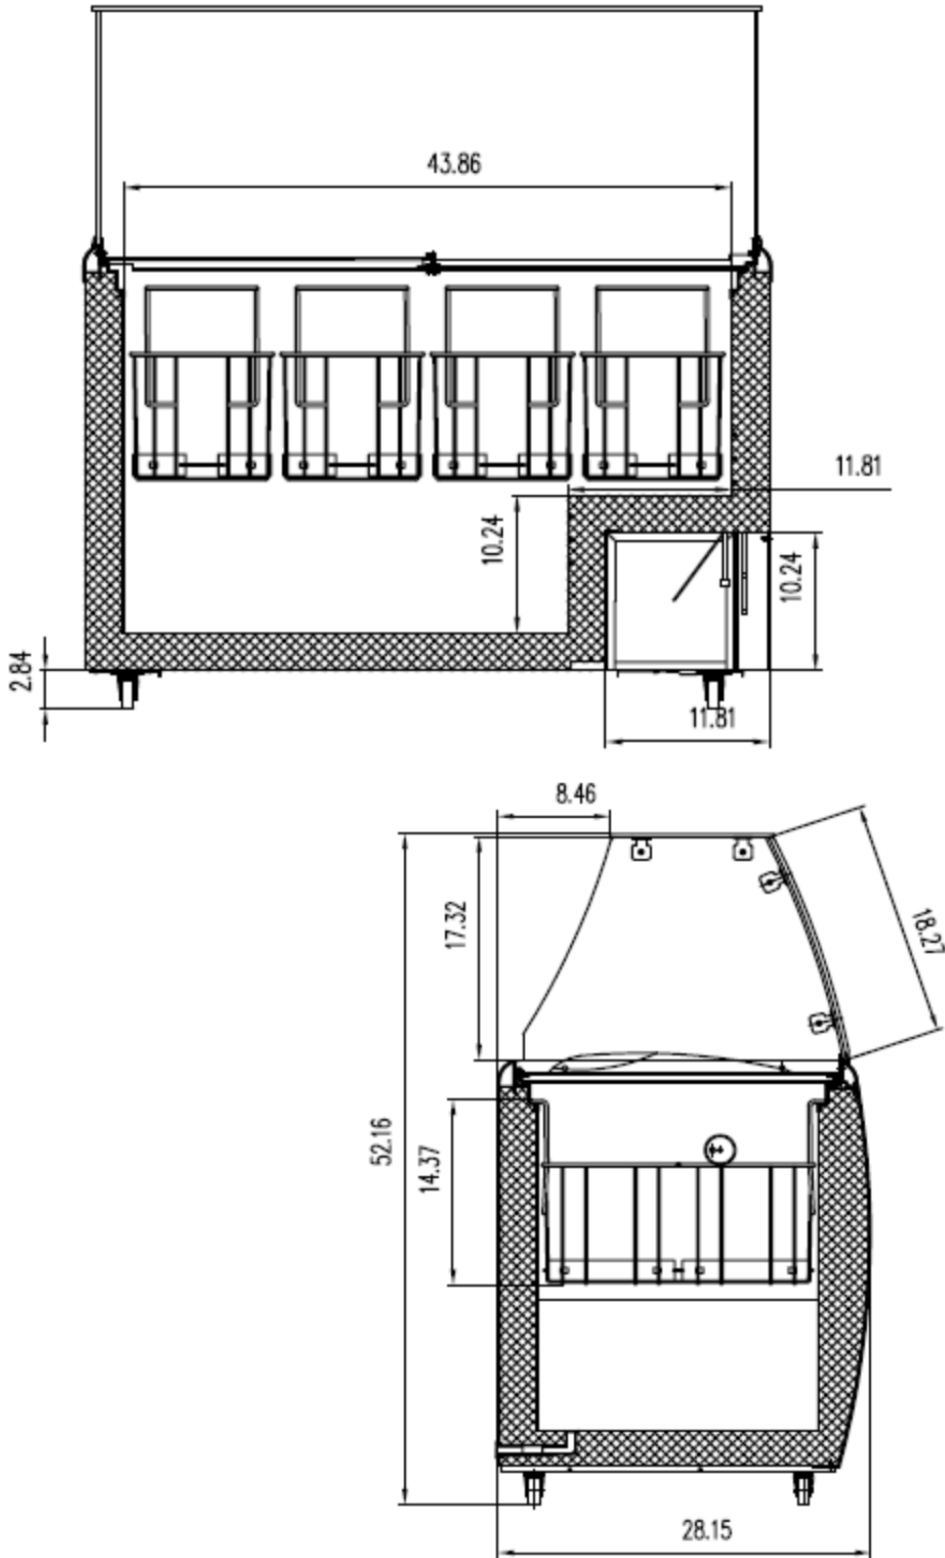

Technical Specs

Dimensions & Weight

Length	49.6 in.
Width	28.14 in.
Height	52.1 in.
Weight	209 lbs
Interior Depth	21.2 in.
Interior Width	44 in.
Interior Height	25.4 in.
Minimum Back Air Clearance In	4 in.
Minimum Side Air Clearance In	4 in.

Electric & Certifications

Voltage	110
Wattage	260
Hertz	60
Amps	3
Phase	1
Plug Type	NEMA 5-15P
Power Cord Length	70.8 in.
Certifications	ETL Listed for Safety and Sanitation

Capacity

Gross Cubic Feet	13
Net Cubic Feet	10.2
Temperature Range	-15-32 F
Ambient Temperature Range	0-100 F
Pan Capacity	9 5L Pans

Features & Materials

Interior Lights Location	Sides of cabinet
Defrost Type	Manual
Refrigerant Type	R-290
Interior Material	Precoated Steel
Exterior Material	Durable Powder Coated Steel
Casters	4
Door Style	Sliding
Number of Doors	2
Color Finish	White
Interior Lights	LED
Horsepower	0.4
Control Type	Digital
Interior Color	White

Plan View

718-576-6342
info@koolmore.com