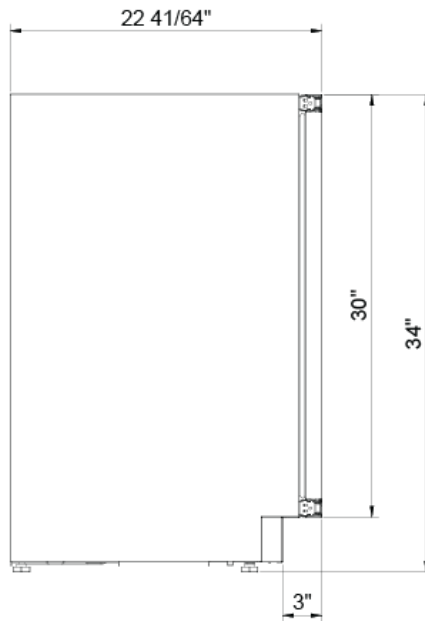

TECHNICAL SPECS

Dimensions

Length	23.4
Width	22.6
Height	34
Interior Width	16.8
Interior Depth	29.5
Interior Height	25.4
Depth Excluding Handles	22.6
Depth With Door Open 90 Degrees	34.3
Depth Less Door	21
Height To Top Of Door Hinge In	34
Height Between Shelves In	3.6
Minimum Side Air Clearance In	0.25 in.
Minimum Back Air Clearance In	0.25 in.
Panel Dimensions	Exterior:11.53x30.08 Interior: 9.28x26.85 x2
Weightlbs	117
Installation Type	Built-in Under-counter or Free-standing

Capacity

Gross Cubic Feet	4.49
Net Cubic Feet	4.15
Bottle Capacity	20
Can Capacity	51

Features & Materials

Control Type	Digital
Control Location	Interior Top
Defrost Type	Automatic
Cooling Unit Type	Automatic
Compressor Location	Rear Bottom
Horsepower	0.15
Refrigerant Type	R-600a
Temperature Range	Left: 36-43 F Right: 41-68 F
Ambient Temperature Range	60-90 F
Number Of Temperature Zones	2
Number Of Doors	2
Reversible Door S	Yes
Self Closing Door	Yes
Interior Liner Material	HIPS Polymer
Number Of Shelves	8
Shelf Material Type	Left: GlassRight: Wooden
Shelf Color	Black
Exterior Material	Pre-Coated Metal
Interior Material	HIPS Polymer
Interior Lights	LED
Interior Lights Location	Side light
Sabbath Mode	Yes
Noise	45 dB
Color Finish	Black
Interior Color	Black
Door Handle	Not Included
Door Ajar Alarm	Yes
High Temp Alarm	Yes
Ambient Temp Alarm	No
Feature One	French door Dual Zone
Feature Two	Overlay panel ready door with Articulated Hinge
Feature Three	SmartLight touchpad control with white LED digital display
Feature Four	Reversible door with adjustable legs and security lock

Electric & Certification

Amps	1
Hertz	60
Phase	1
Voltage	115
Wattage	100
Electrical Installation Type	Plug-in
Certifications	ETL Listed for Sanitation

Plan View

CERTIFICATIONS

Intertek

718-576-6342
info@koolmore.com