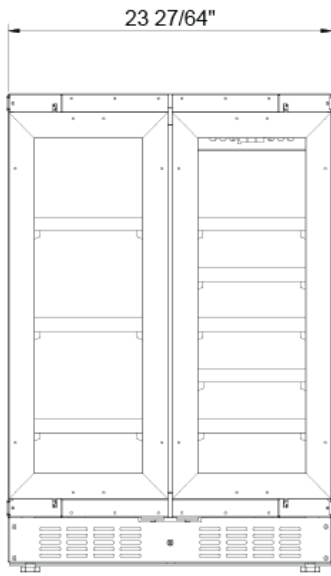

TECHNICAL SPECS

Dimensions

Length	23.4
Width	22.6
Height	34
Interior Width	16.8
Interior Depth	29.5
Interior Height	25.4
Depth Excluding Handles	22.6
Depth With Door Open 90 Degrees	34.3
Depth Less Door	21
Height To Top Of Door Hinge In	34
Height Between Shelves In	3.6
Minimum Side Air Clearance In	0.25 in.
Minimum Back Air Clearance In	0.25 in.
Panel Dimensions	Exterior:11.53x30.08 Interior: 9.28x26.85 x2
Weightlbs	117
Installation Type	Built-in Under-counter or Free-standing

Capacity

Gross Cubic Feet	4.49
Net Cubic Feet	4.15
Bottle Capacity	20
Can Capacity	51

Features & Materials

Control Type	Digital
Control Location	Interior Top
Defrost Type	Automatic
Cooling Unit Type	Automatic
Compressor Location	Rear Bottom
Horsepower	0.15
Refrigerant Type	R-600a
Temperature Range	Left: 36-43 F Right: 41-68 F
Ambient Temperature Range	60-90 F
Number Of Temperature Zones	2
Number Of Doors	2
Reversible Door S	Yes
Self Closing Door	Yes
Interior Liner Material	HIPS Polymer
Number Of Shelves	8
Shelf Material Type	Left: GlassRight: Wooden
Shelf Color	Black
Exterior Material	Pre-Coated Metal
Interior Material	HIPS Polymer
Interior Lights	LED
Interior Lights Location	Side light
Sabbath Mode	Yes
Noise	45 dB
Color Finish	Black
Interior Color	Black
Door Handle	Not Included
Door Ajar Alarm	Yes
High Temp Alarm	Yes
Ambient Temp Alarm	No
Feature One	French door Dual Zone
Feature Two	Overlay panel ready door with Articulated Hinge
Feature Three	SmartLight touchpad control with white LED digital display
Feature Four	Reversible door with adjustable legs and security lock

Electric & Certification

Amps	1
Hertz	60
Phase	1
Voltage	115
Wattage	100
Electrical Installation Type	Plug-in
Certifications	ETL Listed for Sanitation

Plan View

CERTIFICATIONS

Intertek

718-576-6342
info@koolmore.com