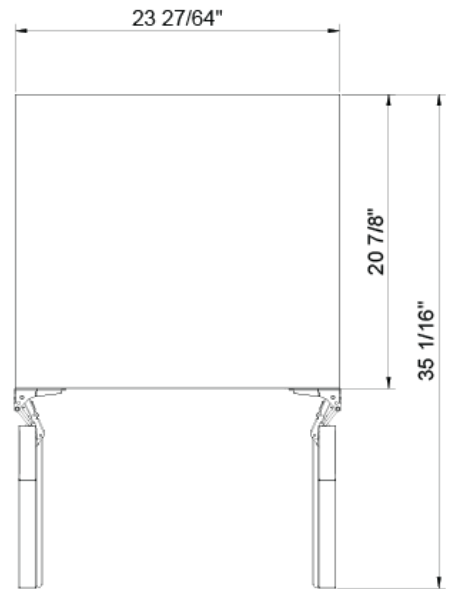

TECHNICAL SPECS

Dimensions

Length	23.4
Width	22.6
Height	34
Interior Width	16.8
Interior Depth	29.5
Interior Height	25.4
Depth Excluding Handles	22.6
Depth With Door Open 90 Degrees	34.3
Depth Less Door	21
Height To Top Of Door Hinge In	34
Height Between Shelves In	3.6
Minimum Side Air Clearance In	0.25 in.
Minimum Back Air Clearance In	0.25 in.
Panel Dimensions	Exterior:11.53x30.08 Interior: 9.28x26.85 x2
Weightlbs	117
Installation Type	Built-in Under-counter or Free-standing

Capacity

Gross Cubic Feet	4.49
Net Cubic Feet	4.15
Bottle Capacity	20
Can Capacity	51

Features & Materials

Control Type	Digital
Control Location	Interior Top
Defrost Type	Automatic
Cooling Unit Type	Automatic
Compressor Location	Rear Bottom
Horsepower	0.15
Refrigerant Type	R-600a
Temperature Range	Left: 36-43 F Right: 41-68 F
Ambient Temperature Range	60-90 F
Number Of Temperature Zones	2
Number Of Doors	2
Reversible Door S	Yes
Self Closing Door	Yes
Interior Liner Material	HIPS Polymer
Number Of Shelves	8
Shelf Material Type	Left: GlassRight: Wooden
Shelf Color	Black
Exterior Material	Pre-Coated Metal
Interior Material	HIPS Polymer
Interior Lights	LED
Interior Lights Location	Side light
Sabbath Mode	Yes
Noise	45 dB
Color Finish	Black
Interior Color	Black
Door Handle	Not Included
Door Ajar Alarm	Yes
High Temp Alarm	Yes
Ambient Temp Alarm	No
Feature One	French door Dual Zone
Feature Two	Overlay panel ready door with Articulated Hinge
Feature Three	SmartLight touchpad control with white LED digital display
Feature Four	Reversible door with adjustable legs and security lock

Electric & Certification

Amps	1
Hertz	60
Phase	1
Voltage	115
Wattage	100
Electrical Installation Type	Plug-in
Certifications	ETL Listed for Sanitation

Plan View

CERTIFICATIONS

Intertek

718-576-6342
info@koolmore.com