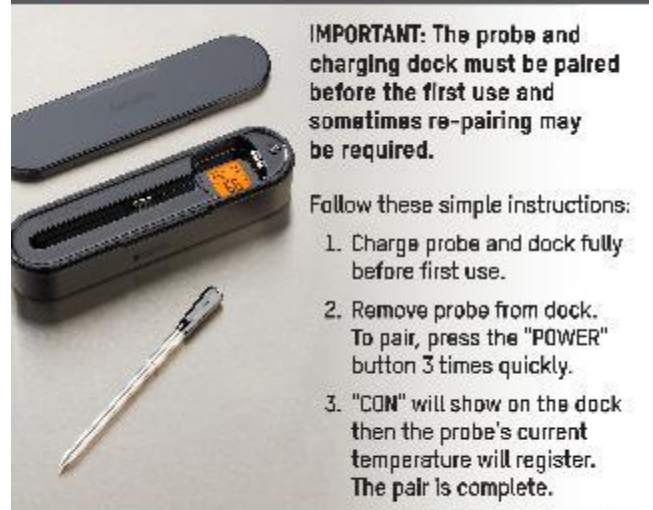

Just sensors track internal meat and ambient air temperatures

Dishwasher safe, rechargeable probe

5308295 WATERPROOF WIRELESS MEAT THERMOMETER

TAYLOR

MULTIPLE COOKING USES

GRILL

STOVE

OVEN

AIR FRYER

5308295 WATERPROOF WIRELESS MEAT THERMOMETER

TAYLOR

EASY TO CLEAN

Thermometer probe's digital components are water tight and can be rinsed or submerged under water. See instruction manual for additional cleaning information.

5308295 WATERPROOF WIRELESS MEAT THERMOMETER

TAYLOR

SYSTEM PAIRING

IMPORTANT: The probe and charging dock must be paired before the first use and sometimes re-pairing may be required.

Follow these simple instructions: