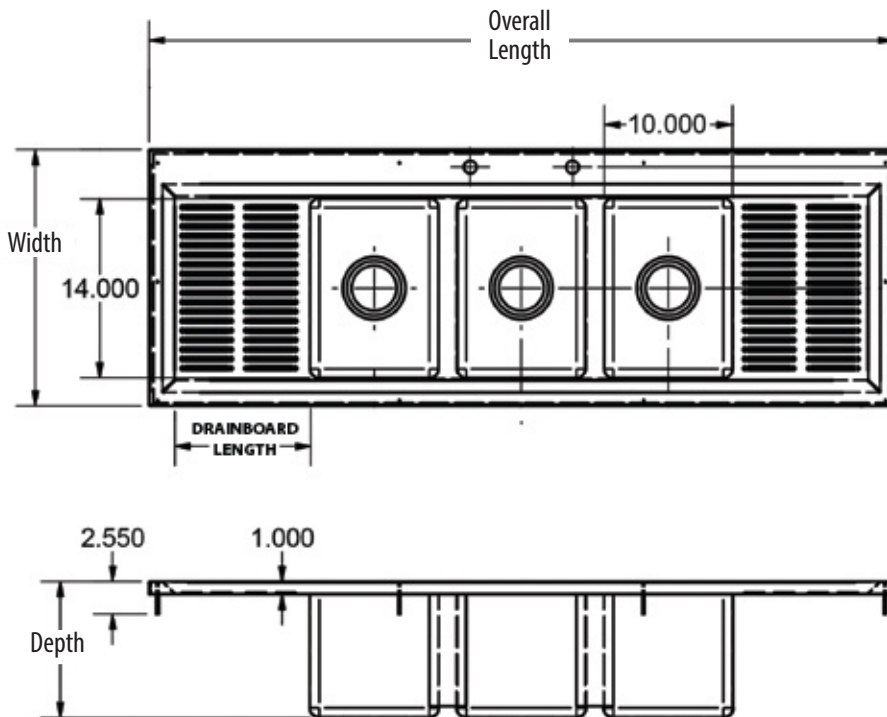

Features:

- Includes BKDR-4 Drains
- (2) Corrugated Drainboards
- 8" O.C. Deck Mount Faucet Holes
- Marine Edge

Options:

- Upgrade to Heavy Duty Faucets
- Prep Basket (BK-PB1014)
- "-P-G" Includes BK8D-8G-G Lead Free Faucet

Material:

- T-304 18 ga. Stainless Steel Bowl

Prep Basket (BK-PB1014)

Part Number	Unit Size (l x w x d)	Drainboard Length	Bowl Size (l x w x d)	Faucet Holes	Included Faucet	Recommended Cutout Size (l x w)
BK-DIS-1014-3-12T	58 1/8" x 20" x 10 5/8"	12"	10" x 14" x 9 5/8"	(1) set	-	57 3/8" x 19 1/2"
BK-DIS-1014-3-12T-P-G	58 1/8" x 20" x 10 5/8"	12"	10" x 14" x 9 5/8"	(1) set	BK8D-8G-G	57 3/8" x 19 1/2"
BK-DIS-1014-3-18T	70 1/8" x 20" x 10 5/8"	18"	10" x 14" x 9 5/8"	(1) set	-	69 3/8" x 19 1/2"
BK-DIS-1014-3-18T-P-G	70 1/8" x 20" x 10 5/8"	18"	10" x 14" x 9 5/8"	(1) set	BK8D-8G-G	69 3/8" x 19 1/2"