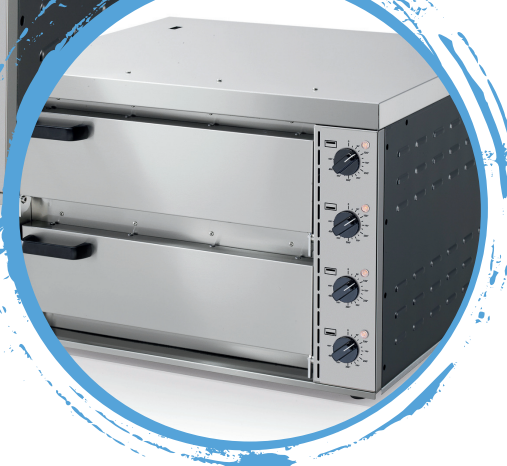

NUOVO

eurodib PIZZA OVEN

- Structure in stainless steel
- External body in black oven prepainted steel
- Refractory brick decks
- Shock-proof coated heating elements
- 2 separate backing chambers thermal insulated
- 2 thermostats for each chamber which select the lower and upper zone

MADE IN ITALY Product details

Power: watt 6.400
Power source: 1ph/3ph
Thermostat: °C 50 - 450 | °F 120 - 840
Inner dimensions: mm 500x520 h.115 | in. 19.6x21.6 h. 4.5
A: mm 780 | in. 30.7
B: mm 720 | in. 28.3
C: mm 810 | in. 31.8
D: mm 530 | in. 20.8
Net weight: kg 70 | lbs 154.3
Shipping: mm 850x840x830 | in. 33.4x33.0x32.6
Net weight: kg 83 | lbs 182.9