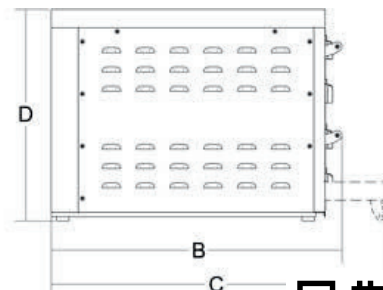

NUOVO

eurodib PIZZA OVEN

- Structure in stainless steel
- External body in black oven prepainted steel
- Refractory brick decks
- Shock-proof coated heating elements
- 2 separate backing chambers thermal insulated
- 2 thermostats for each chamber which select the lower and upper zone

MADE IN ITALY Product details

Power: watt 6.400
Power source: 1ph/3ph
Thermostat: °C 50 - 450 | °F 120 - 840
Inner dimensions: mm 500x520 h.115 | in. 19.6x21.6 h. 4.5
A: mm 780 | in. 30.7
B: mm 720 | in. 28.3
C: mm 810 | in. 31.8
D: mm 530 | in. 20.8
Net weight: kg 70 | lbs 154.3
Shipping: mm 850x840x830 | in. 33.4x33.0x32.6
Net weight: kg 83 | lbs 182.9