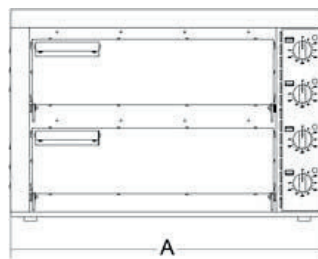

MADE IN ITALY Product details

Power: watt 6.400
Power source: 1ph/3ph
Thermostat: °C 50 - 450 | °F 120 - 840
Inner dimensions: mm 500x520 h.115 | in. 19.6x21.6 h. 4.5
A: mm 780 | in. 30.7
B: mm 720 | in. 28.3
C: mm 810 | in. 31.8
D: mm 530 | in. 20.8
Net weight: kg 70 | lbs 154.3
Shipping: mm 850x840x830 | in. 33.4x33.0x32.6
Net weight: kg 83 | lbs 182.9