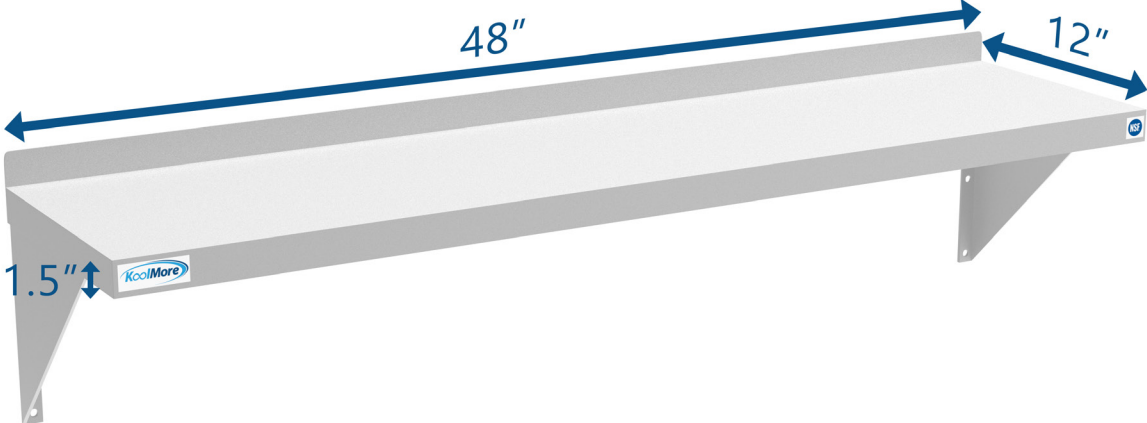

TECHNICAL SPECS

Dimensions

Length	48
Width	12
Height	10
Weight lbs	12.1
Top Capacity	253 lbs.

Materials & Certification

Exterior Material	430 Stainless-Steel
Gauge Of Stainless Steel	18
Color Finish	Stainless-Steel
Mounting Bracket Type	Knock-down
Certifications	NSF Certified for Sanitation

Plan View

CERTIFICATIONS

706 Eastern Parkway STE 1G, Brooklyn NY 11213
718-576-6342
info@koolmore.com