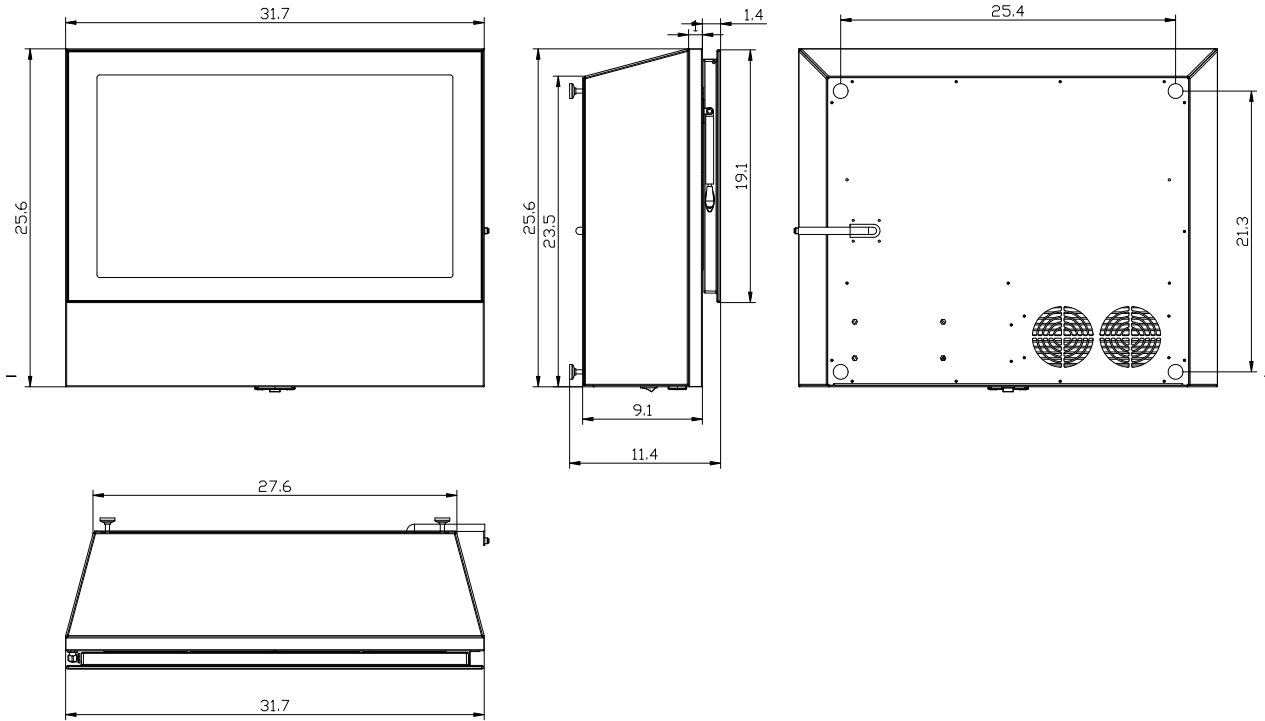

TECHNICAL SPECS

Dimensions

Length	31.69
Width	25.6
Height	11.42
Interior Depth	26.18
Interior Width	13.98
Interior Height	7.68
Power Cord Length	94.5
Weightlbs	75.9

Capacity

Gross Cubic Feet	2.3
Net Cubic Feet	0.7
Pan Capacity	Four 5L Pans

Features & Materials

Door Style	Swing
Number Of Doors	1
Defrost Type	Automatic Defrost
Refrigerant Type	R-290
Control Type	Digital
Ambient Temperature Range	86 F
Temperature Range	-8-0 F
Glass Type	Double-tempered
Color Finish	Stainless-Steel
Interior Color	Stainless-Steel
Exterior Material	201 Stainless-Steel, Glass and Plastic
Interior Material	201 Stainless-Steel
Interior Lights	No
Interior Lights Location	No

Electric & Certifications

Amps	2.1
Hertz	60
Phase	1
Plug Type	NEMA 5-15P
Voltage	110
Wattage	190
Horsepower	0.33
Certifications	ETL Listed for Safety and Sanitation

Plan View

CERTIFICATIONS

706 Eastern Parkway STE 1G, Brooklyn NY 11213
718-576-6342
info@koolmore.com