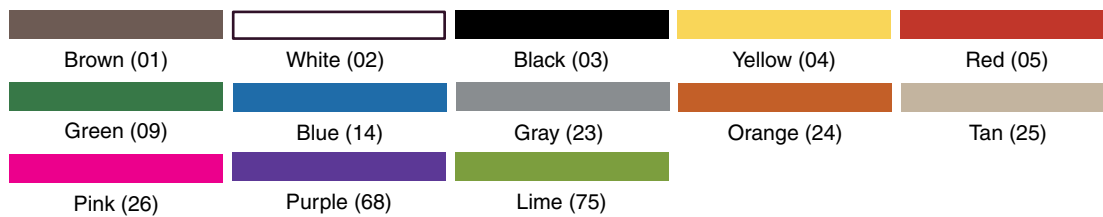

45005EC

45007EC

Prod No	Description	Color	UOM	Case Qty	List Price
Color-Coded Pipe & Valve Brushes					
45002EC	Pipe & Valve Brush - 2in	01, 02, 03, 04, 05, 09, 14, 23, 24, 25, 26, 68, 75	CS	6	$190.02
45022EC	Pipe & Valve Brush - 2.5in	01*, 02, 03, 04, 05, 09, 14, 23*, 24, 25*, 26*, 68, 75*	CS	6	$187.20
45003EC	Pipe & Valve Brush - 3in	01, 02, 03, 04, 05, 09, 14, 23, 24, 25, 26, 68, 75	CS	6	$200.94
45033EC	Pipe & Valve Brush - 3.5in	01*, 02, 03, 04, 05, 09, 14, 23*, 24, 25*, 26*, 68, 75*	CS	6	$205.62
45004EC	Pipe & Valve Brush - 4in	01, 02, 03, 04, 05, 09, 14, 23, 24, 25, 26, 68, 75	CS	6	$224.40
45005EC	Pipe & Valve Brush - 5in	01, 02, 03, 04, 05, 09, 14, 23, 24, 25, 26, 68, 75	CS	2	$84.72
45006EC	Pipe & Valve Brush - 6in	01*, 02, 03, 04, 05, 09, 14, 23*, 24, 25*, 26*, 68, 75*	CS	2	$84.40
45007EC	Pipe & Valve Brush - 7in	01*, 02, 03, 04, 05, 09, 14, 23*, 24, 25*, 26*, 68, 75*	CS	2	$89.68
45008EC	Pipe & Valve Brush - 8in	01*, 02, 03, 04, 05, 09, 14, 23*, 24, 25*, 26*, 68, 75*	CS	2	$94.94

*Special Order Only. MOQ Required.