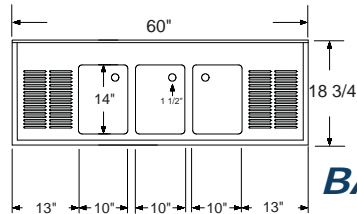

Item# _____
Project: _____
Qty: _____

3 Bowl Bar Sink Stainless Steel

Serv-Ware

Features

- 18 Gauge Top, Bowl and Back
- 20 Gauge Apron
- 8" Overflow Pipe, Available Accessory (OFP-8-CWP)
- 4" Wall Mount Faucet with a 12" Spout, Available Accessory (DTF4-12-CWP)

BAR3B48-L-CWP

BAR3B48-R-CWP

BAR3B60-LR-CWP

BAR3B72-LR-CWP

Model	Bowl Size (W x D x H)	Drain Boards	Size (W x D)	Weight / lbs. (Shipping)
BAR3B38-CWP	3) 10" x 14" x 10"	N/A	38 1/2" x 18 3/4"	60
BAR3B48-L-CWP	3) 10" x 14" x 10"	12" Left DB	48" x 18 3/4"	64
BAR3B48-R-CWP	3) 10" x 14" x 10"	12" Right DB	48" x 18 3/4"	64
BAR3B60-LR-CWP	3) 10" x 14" x 10"	2) 13" DB	60" x 18 3/4"	83
BAR3B72-LR-CWP	3) 10" x 14" x 10"	2) 19" DB	72" x 18 3/4"	95