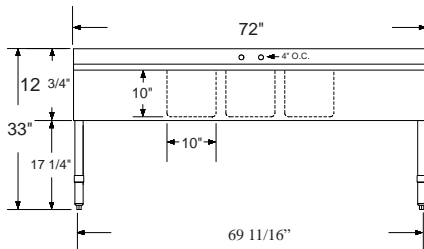

Item# _____
Project: _____
Qty: _____

3 Bowl Bar Sink Stainless Steel

Serv-Ware

Features

- 18 Gauge Top, Bowl and Back
- 20 Gauge Apron
- 8" Overflow Pipe, Available Accessory (OFP-8-CWP)
- 4" Wall Mount Faucet with a 12" Spout, Available Accessory (DTF4-12-CWP)

Serv-Ware
www.servware.com

Phone:(800).768.5953

Fax:(800).976.1299

Revised 1/17

Item# _____

Project: _____

Qty: _____

BAR3B38-CWP

BAR3B48-L-CWP

BAR3B48-R-CWP

BAR3B60-LR-CWP

BAR3B72-LR-CWP

Model	Bowl Size (W x D x H)	Drain Boards	Size (W x D)	Weight / lbs. (Shipping)
BAR3B38-CWP	3) 10" x 14" x 10"	N/A	38 1/2" x 18 3/4"	60
BAR3B48-L-CWP	3) 10" x 14" x 10"	12" Left DB	48" x 18 3/4"	64
BAR3B48-R-CWP	3) 10" x 14" x 10"	12" Right DB	48" x 18 3/4"	64
BAR3B60-LR-CWP	3) 10" x 14" x 10"	2) 13" DB	60" x 18 3/4"	83
BAR3B72-LR-CWP	3) 10" x 14" x 10"	2) 19" DB	72" x 18 3/4"	95