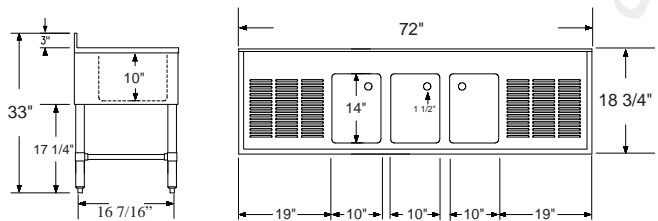

Item# _____
Project: _____
Qty: _____

3 Bowl Bar Sink Stainless Steel

Serv-Ware

Features

- 18 Gauge Top, Bowl and Back
- 20 Gauge Apron
- 8" Overflow Pipe, Available Accessory (OFP-8-CWP)
- 4" Wall Mount Faucet with a 12" Spout, Available Accessory (DTF4-12-CWP)

BAR3B48-L-CWP

BAR3B48-R-CWP

BAR3B60-LR-CWP

BAR3B72-LR-CWP

Model	Bowl Size (W x D x H)	Drain Boards	Size (W x D)	Weight / lbs. (Shipping)
BAR3B38-CWP	3) 10" x 14" x 10"	N/A	38 1/2" x 18 3/4"	60
BAR3B48-L-CWP	3) 10" x 14" x 10"	12" Left DB	48" x 18 3/4"	64
BAR3B48-R-CWP	3) 10" x 14" x 10"	12" Right DB	48" x 18 3/4"	64
BAR3B60-LR-CWP	3) 10" x 14" x 10"	2) 13" DB	60" x 18 3/4"	83
BAR3B72-LR-CWP	3) 10" x 14" x 10"	2) 19" DB	72" x 18 3/4"	95