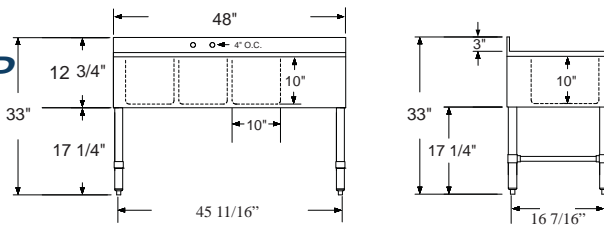

Item# _____
Project: _____
Qty: _____

3 Bowl Bar Sink Stainless Steel

Serv-Ware

Features

- 18 Gauge Top, Bowl and Back
- 20 Gauge Apron
- 8" Overflow Pipe, Available Accessory (OFP-8-CWP)
- 4" Wall Mount Faucet with a 12" Spout, Available Accessory (DTF4-12-CWP)

BAR3B48-L-CWP

BAR3B48-R-CWP

BAR3B60-LR-CWP

BAR3B72-LR-CWP

Model	Bowl Size (W x D x H)	Drain Boards	Size (W x D)	Weight / lbs. (Shipping)
BAR3B38-CWP	3) 10" x 14" x 10"	N/A	38 1/2" x 18 3/4"	60
BAR3B48-L-CWP	3) 10" x 14" x 10"	12" Left DB	48" x 18 3/4"	64
BAR3B48-R-CWP	3) 10" x 14" x 10"	12" Right DB	48" x 18 3/4"	64
BAR3B60-LR-CWP	3) 10" x 14" x 10"	2) 13" DB	60" x 18 3/4"	83
BAR3B72-LR-CWP	3) 10" x 14" x 10"	2) 19" DB	72" x 18 3/4"	95