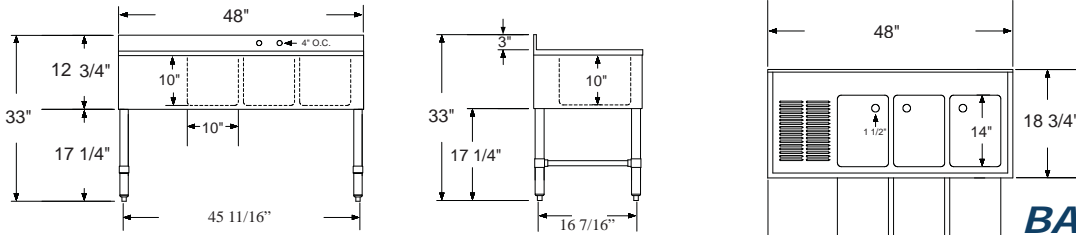

Item# _____
Project: _____
Qty: _____

3 Bowl Bar Sink Stainless Steel

Serv-Ware

Features

- 18 Gauge Top, Bowl and Back
- 20 Gauge Apron
- 8" Overflow Pipe, Available Accessory (OFP-8-CWP)
- 4" Wall Mount Faucet with a 12" Spout, Available Accessory (DTF4-12-CWP)

BAR3B48-L-CWP

BAR3B48-R-CWP

BAR3B60-LR-CWP

BAR3B72-LR-CWP

Model	Bowl Size (W x D x H)	Drain Boards	Size (W x D)	Weight / lbs. (Shipping)
BAR3B38-CWP	3) 10" x 14" x 10"	N/A	38 1/2" x 18 3/4"	60
BAR3B48-L-CWP	3) 10" x 14" x 10"	12" Left DB	48" x 18 3/4"	64
BAR3B48-R-CWP	3) 10" x 14" x 10"	12" Right DB	48" x 18 3/4"	64
BAR3B60-LR-CWP	3) 10" x 14" x 10"	2) 13" DB	60" x 18 3/4"	83
BAR3B72-LR-CWP	3) 10" x 14" x 10"	2) 19" DB	72" x 18 3/4"	95