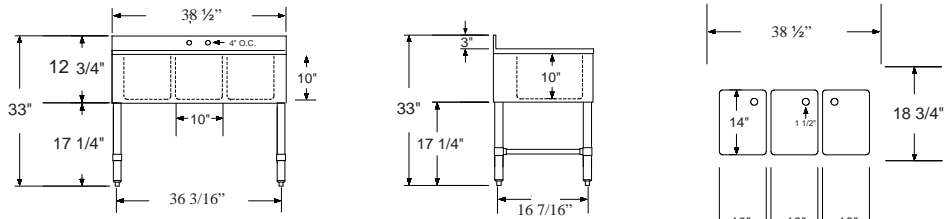

Item# _____
Project: _____
Qty: _____

3 Bowl Bar Sink Stainless Steel

Serv-Ware

Features

- 18 Gauge Top, Bowl and Back
- 20 Gauge Apron
- 8" Overflow Pipe, Available Accessory (OFP-8-CWP)
- 4" Wall Mount Faucet with a 12" Spout, Available Accessory (DTF4-12-CWP)

BAR3B48-L-CWP

BAR3B48-R-CWP

BAR3B60-LR-CWP

BAR3B72-LR-CWP

Model	Bowl Size (W x D x H)	Drain Boards	Size (W x D)	Weight / lbs. (Shipping)
BAR3B38-CWP	3) 10" x 14" x 10"	N/A	38 1/2" x 18 3/4"	60
BAR3B48-L-CWP	3) 10" x 14" x 10"	12" Left DB	48" x 18 3/4"	64
BAR3B48-R-CWP	3) 10" x 14" x 10"	12" Right DB	48" x 18 3/4"	64
BAR3B60-LR-CWP	3) 10" x 14" x 10"	2) 13" DB	60" x 18 3/4"	83
BAR3B72-LR-CWP	3) 10" x 14" x 10"	2) 19" DB	72" x 18 3/4"	95