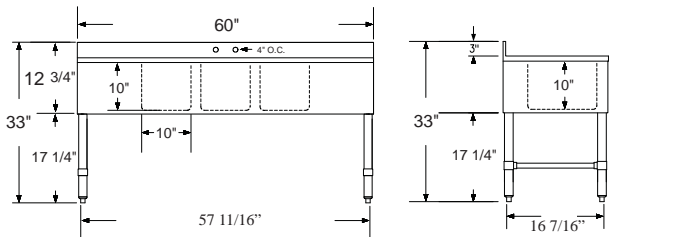

Item# _____
Project: _____
Qty: _____

3 Bowl Bar Sink Stainless Steel

Serv-Ware

Features

- 18 Gauge Top, Bowl and Back
- 20 Gauge Apron
- 8" Overflow Pipe, Available Accessory (OFP-8-CWP)
- 4" Wall Mount Faucet with a 12" Spout, Available Accessory (DTF4-12-CWP)

BAR3B48-L-CWP

BAR3B48-R-CWP

BAR3B60-LR-CWP

BAR3B72-LR-CWP

Model	Bowl Size (W x D x H)	Drain Boards	Size (W x D)	Weight / lbs. (Shipping)
BAR3B38-CWP	3) 10" x 14" x 10"	N/A	38 1/2" x 18 3/4"	60
BAR3B48-L-CWP	3) 10" x 14" x 10"	12" Left DB	48" x 18 3/4"	64
BAR3B48-R-CWP	3) 10" x 14" x 10"	12" Right DB	48" x 18 3/4"	64
BAR3B60-LR-CWP	3) 10" x 14" x 10"	2) 13" DB	60" x 18 3/4"	83
BAR3B72-LR-CWP	3) 10" x 14" x 10"	2) 19" DB	72" x 18 3/4"	95