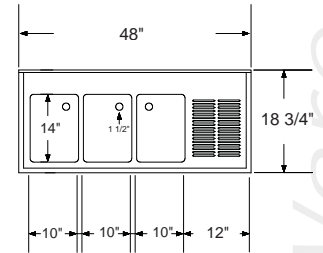

Item# _____
Project: _____
Qty: _____

3 Bowl Bar Sink Stainless Steel

Serv-Ware

Features

- 18 Gauge Top, Bowl and Back
- 20 Gauge Apron
- 8" Overflow Pipe, Available Accessory (OFP-8-CWP)
- 4" Wall Mount Faucet with a 12" Spout, Available Accessory (DTF4-12-CWP)

BAR3B48-L-CWP

BAR3B48-R-CWP

BAR3B60-LR-CWP

BAR3B72-LR-CWP

Model	Bowl Size (W x D x H)	Drain Boards	Size (W x D)	Weight / lbs. (Shipping)
BAR3B38-CWP	3) 10" x 14" x 10"	N/A	38 1/2" x 18 3/4"	60
BAR3B48-L-CWP	3) 10" x 14" x 10"	12" Left DB	48" x 18 3/4"	64
BAR3B48-R-CWP	3) 10" x 14" x 10"	12" Right DB	48" x 18 3/4"	64
BAR3B60-LR-CWP	3) 10" x 14" x 10"	2) 13" DB	60" x 18 3/4"	83
BAR3B72-LR-CWP	3) 10" x 14" x 10"	2) 19" DB	72" x 18 3/4"	95