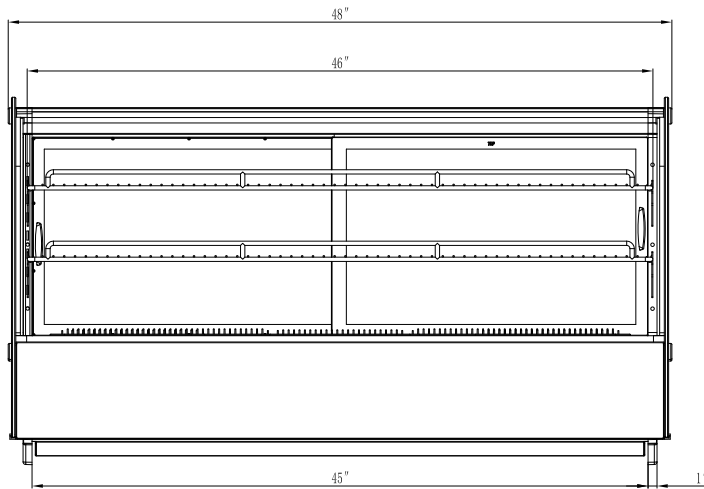

TECHNICAL SPECS

Dimensions

Length	48
Width	22.4
Height	27
Interior Width	46.5
Interior Depth	19.28
Interior Height	16.14
Minimum Back Air Clearance In	8 in.
Minimum Side Air Clearance In	8 in.
Weightlbs	198.4

Capacity

Gross Cubic Feet	6.9
Net Cubic Feet	5.4
Individual Shelf Capacity	22 lbs.

Features & Materials

Control Type	Digital
Defrost Type	AUTOMATIC
Temperature Range	32-53.6 F
Ambient Temperature Range	53.6-86 F
Number Of Doors	4
Door Style	Sliding
Number Of Shelves	2
Shelves Adjustable	Yes
Legs Adjustable	No
Exterior Material	Glass, Sheet Metal and Polymer
Interior Material	Glass, Sheet Metal and Polymer
Shelf Material Type	Chrome Plated Metal Wire
Legs Material	Polymer
Refrigerant Type	R-290
Compressor Location	bottom

Electric & Certification

Amps	3.5
Hertz	60
Phase	1
Voltage	120
Wattage	320
Plug Type	NEMA 5-15P
Power Cord Length	94.5
Electrical Installation Type	Plug-in
Certifications	ETL listed for Safety and Sanitation

Plan View

706 Eastern Parkway STE 1G, Brooklyn NY 11213
718-576-6342
info@koolmore.com