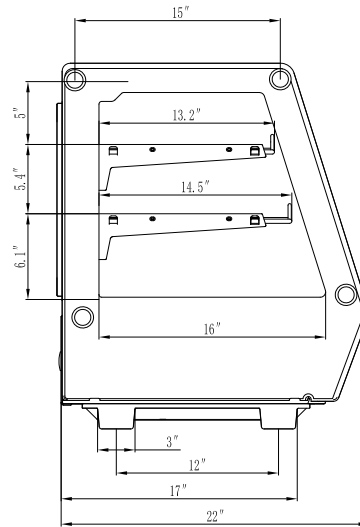

TECHNICAL SPECS

Dimensions

Length	48
Width	22.4
Height	27
Interior Width	46.5
Interior Depth	19.28
Interior Height	16.14
Minimum Back Air Clearance In	8 in.
Minimum Side Air Clearance In	8 in.
Weightlbs	198.4

Capacity

Gross Cubic Feet	6.9
Net Cubic Feet	5.4
Individual Shelf Capacity	22 lbs.

Features & Materials

Control Type	Digital
Defrost Type	AUTOMATIC
Temperature Range	32-53.6 F
Ambient Temperature Range	53.6-86 F
Number Of Doors	4
Door Style	Sliding
Number Of Shelves	2
Shelves Adjustable	Yes
Legs Adjustable	No
Exterior Material	Glass, Sheet Metal and Polymer
Interior Material	Glass, Sheet Metal and Polymer
Shelf Material Type	Chrome Plated Metal Wire
Legs Material	Polymer
Refrigerant Type	R-290
Compressor Location	bottom

Electric & Certification

Amps	3.5
Hertz	60
Phase	1
Voltage	120
Wattage	320
Plug Type	NEMA 5-15P
Power Cord Length	94.5
Electrical Installation Type	Plug-in
Certifications	ETL listed for Safety and Sanitation

Plan View

706 Eastern Parkway STE 1G, Brooklyn NY 11213
718-576-6342
info@koolmore.com