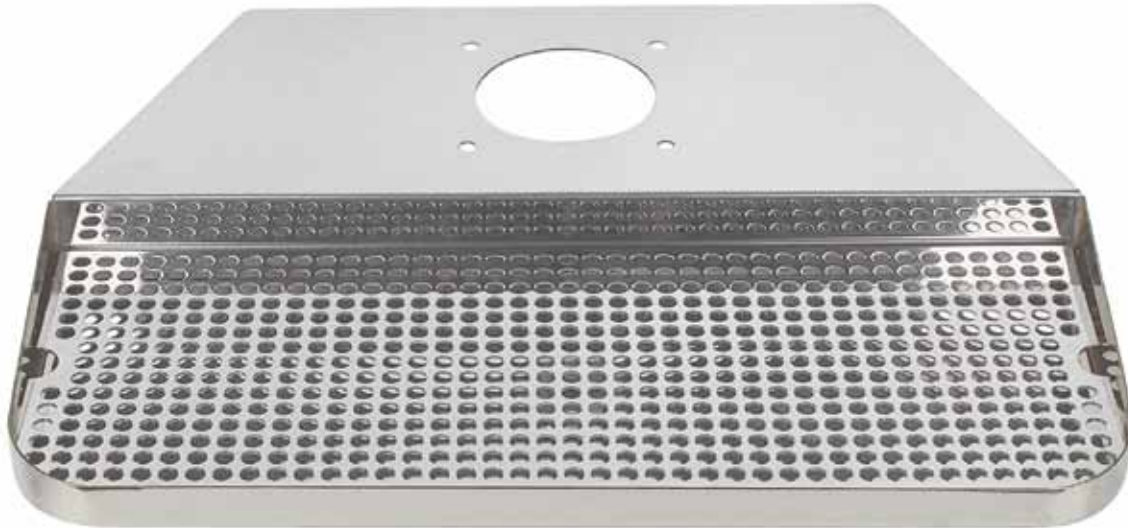

- Mounts on drink rail, bar must be cut-out to accommodate tray.
- Robust 18 gauge stainless steel construction.
- Welded corners, finished smooth for safety and appearance.
- Perforated screen for maximum drip coverage.

Stainless Steel
DP-640DP

PVD Brass
DP-640DSSPVD

Features

Tarnish Free
PVD Brass.

Stainless Steel for
hygiene and durability.

Specifications

Part No.	Description	Shipping Weight	Box Dimensions
<input type="checkbox"/> DP-640DP	Stainless Steel	5 kg	584mm L x 483mm W x 51 mm H
		10 lbs	23"L x 19"W x 2"H
<input type="checkbox"/> DP-640DSSPVD	PVD Brass	5 kg	584mm L x 483mm W x 51 mm H
		10 lbs	23"L x 19"W x 2"H