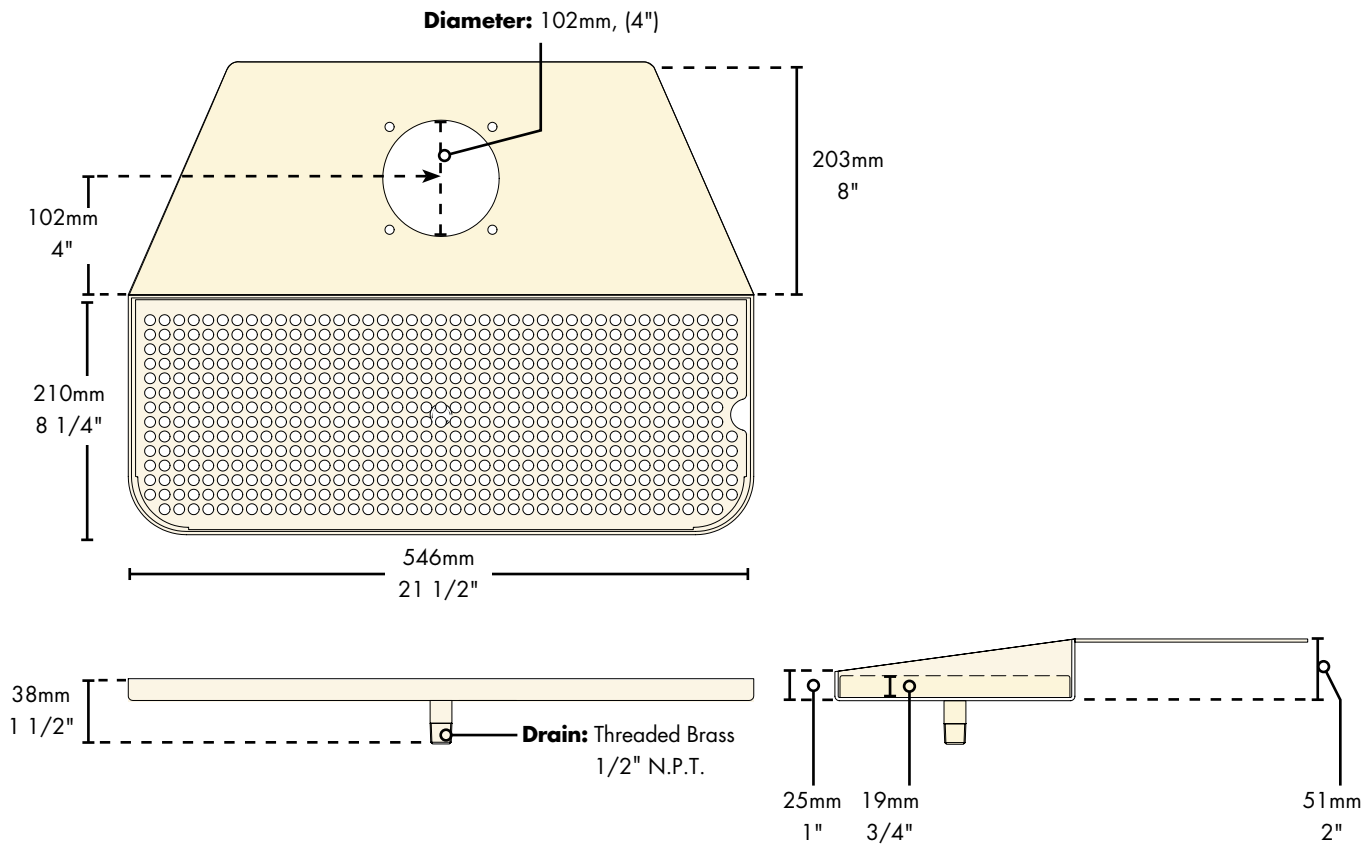

Specifications

Part No.	Description	Shipping Weight	Box Dimensions
☐ DP-640DP	Stainless Steel	5 kg	584mm L x 483mm W x 51 mm H
		10 lbs	23"L x 19"W x 2"H
☐ DP-640DSSPVD	PVD Brass	5 kg	584mm L x 483mm W x 51 mm H
		10 lbs	23"L x 19"W x 2"H

Dimensions

Copyright ©2011 Micro Matic USA, Inc. All Rights Reserved.

00327/D1008

www.micromatic.com

Toll Free: 1-(866) 327-4159

West	Central	Southeast	Northeast

19791 Bahama Street Northridge, CA 91324 Tel. (818) 701-9765 Fax. (818) 701-9844	10726 North Second Street Machesney Park, IL 61115 Tel. (815) 968-7557 Fax. (815) 968-0363	2364 Simon Court Brooksville, FL 34604 Tel. (352) 799-6331 Fax. (352) 796-2429	4601 Saucon Creek Road Center Valley, PA 18034 Tel. (610) 625-4464 Fax. (610) 625-4466