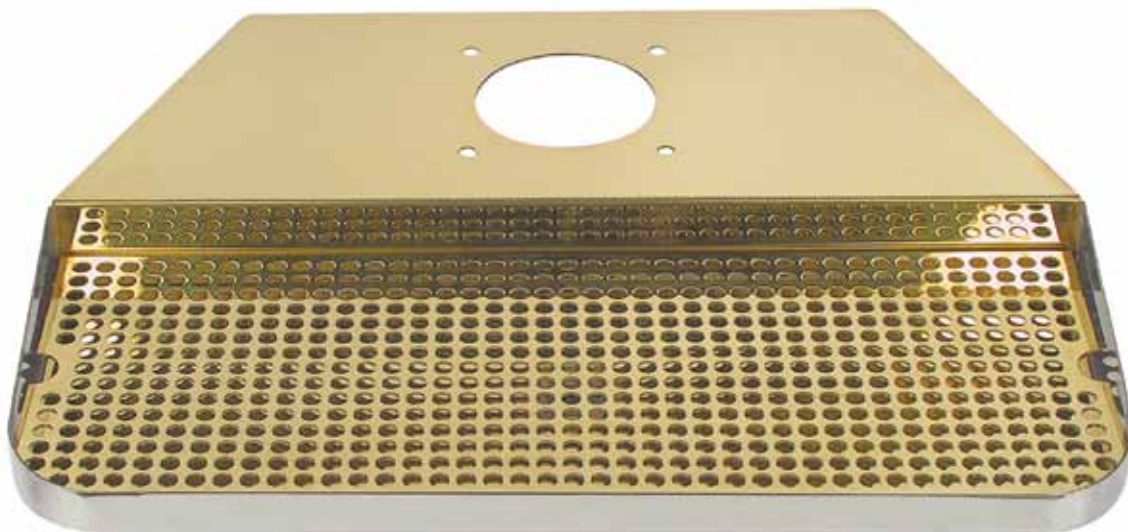

- Mounts on drink rail, bar must be cut-out to accommodate tray.
- Robust 18 gauge stainless steel construction.
- Welded corners, finished smooth for safety and appearance.
- Perforated screen for maximum drip coverage.

Stainless Steel
DP-640DP

PVD Brass
DP-640DSSPVD

Features

Tarnish Free
PVD Brass.

Stainless Steel for
hygiene and durability.

Specifications

Part No.	Description	Shipping Weight	Box Dimensions
<input type="checkbox"/> DP-640DP	Stainless Steel	5 kg	584mm L x 483mm W x 51 mm H
		10 lbs	23"L x 19"W x 2"H
<input type="checkbox"/> DP-640DSSPVD	PVD Brass	5 kg	584mm L x 483mm W x 51 mm H
		10 lbs	23"L x 19"W x 2"H