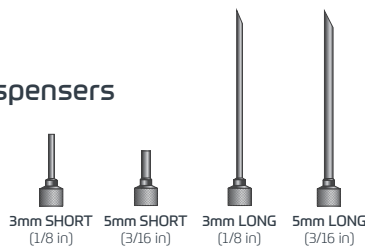

Premium Tips
for creating
the perfect
presentation

WHIP-IT! PREMIUM TIPS SETS

PREMIUM INJECTOR TIPS SET

Constructed from durable stainless steel, these commercial-quality, **Whip-It! Premium Injector Tips** are a must have for culinary professionals and gourmet enthusiasts alike. The versatile interchangeable tips offer you a full range of applications, both sweet and savory. The longer injector tips are ideal for filling delectable treats like jelly donuts and eclairs, as well as injecting brines and marinades into meats. The shorter injector tips are perfect for decorating and stuffing everything from cupcakes to hors d'oeuvres. Each tip comes with a protective cover for easy storage.

FEATURES

- Commercial-quality injector tips
- Fits all standard whipped cream dispensers
- Dishwasher safe
- Set includes: 4 injector tips and 4 protective covers

PREMIUM INJECTOR TIPS SET

includes 4 injector tips & 4 protective covers

| | |
|---------------|---|
| Product Specs | 3.4 lbs w 13 in x h 3.8 in x d 12 in |
| Product UPC | 0 65626 86642 3 |
| Case UPC | 0 65626 86672 0 |
| Item Code | AC-InjTipSet |
| Case Count | 6 |

800.500.0583 | unitedbrands.us
sales@unitedbrands.us

PREMIUM DECORATOR TIPS SET

includes 1 stainless steel tulip tip, 1 stainless steel star tip, 1 stainless steel round tip & 1 silicone star tip

| | |
|---------------|---|
| Product Specs | 3.4 lbs w 13 in x h 3.8 in x d 12 in |
| Product UPC | 0 65626 86642 3 |
| Case UPC | 0 65626 86672 0 |
| Item Code | AC-DecoTipSet |
| Case Count | 6 |