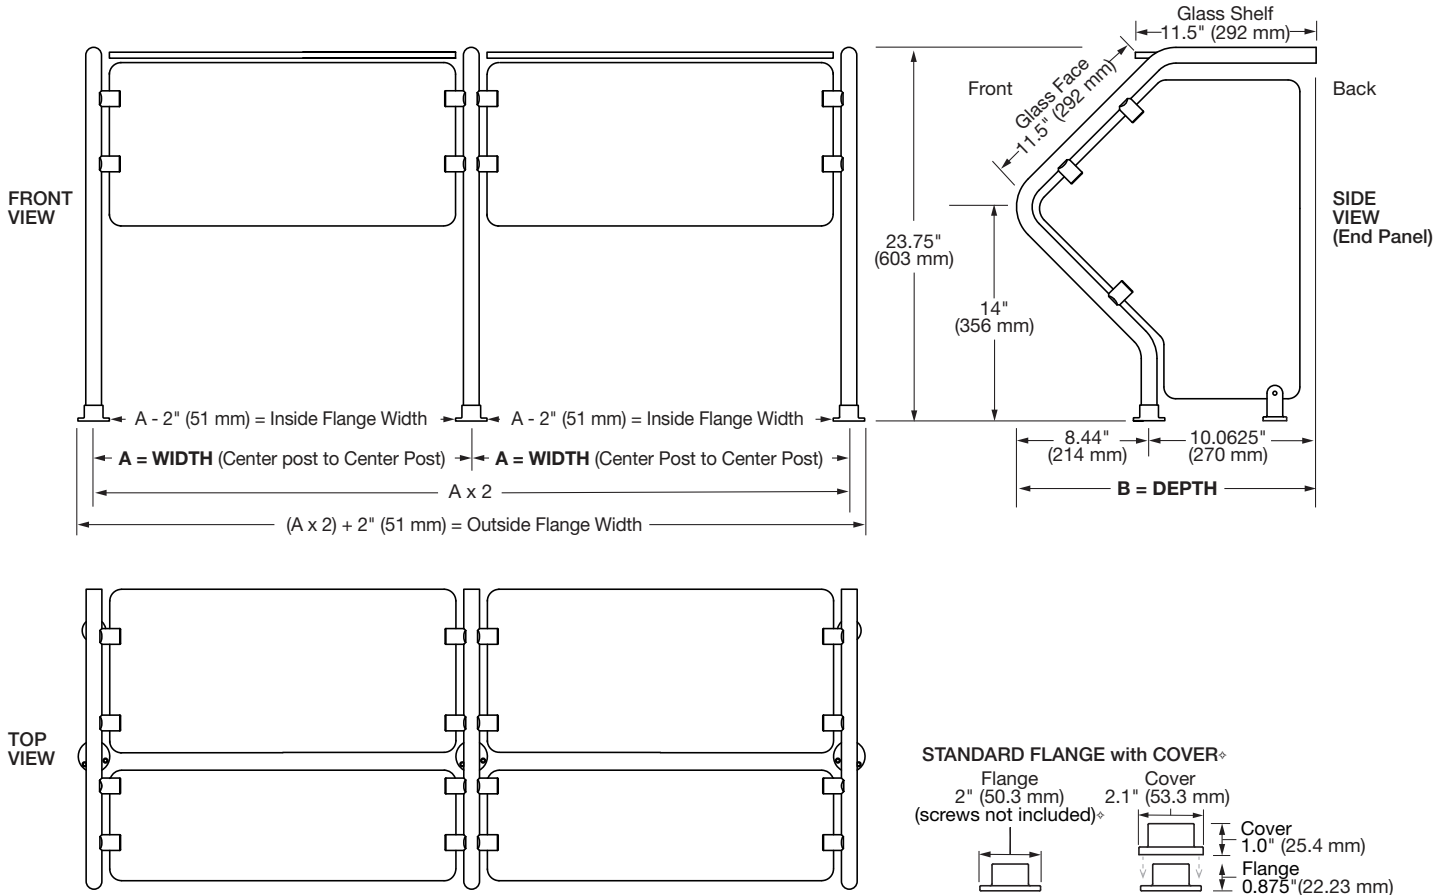

Flav-R-Shield® Self-Service Sneeze Guards - Model ES73

Item Numbers: ES73-48, -60, -72, -84

Model ES73 Standard offering of 2 Bays

SPECIFICATIONS

Flav-R-Shield® Self-Service Sneeze Guards - Model ES73

Number of Bays	Item Number	A Width Far left center of Post on Bay 1 to far right center of Post on Bay 2	B Depth Front of Post bend to back edge of Face panel	Height	Approx. Ship Weight [■]
2	ES73-48	48" (1219 mm)	18.5" (470 mm)	23.75" (603 mm)	46 lbs. (21 kg)
2	ES73-60	60" (1524 mm)			53 lbs. (25 kg)
2	ES73-72	72" (1829 mm)			59 lbs. (27 kg)
2	ES73-84	84" (2134 mm)			66 lbs. (30 kg)

◆ 2" (50 mm) long #8 counter sink screws are recommended for installations on most surfaces. Requirements will vary based on surface material and thickness. Fasteners not included.

■ Items may be shipped in multiple boxes.

PRODUCT SPECS

Flav-R-Shield® Self-Service Sneeze Guards - Model ES73

Flav-R-Shield® Self-Service Sneeze Guard – Model ES73 shall be manufactured by the Hatco Corporation, Milwaukee, WI 53234 U.S.A.

The unit shall be ... inches (millimeters) in overall width, ... inches (millimeters) in overall depth and ... inches (millimeters) in overall height.

The Sneeze Guard shall have 1" (25 mm) Diameter SAE 304 brushed stainless steel Posts, 2" (50 mm) Diameter stainless steel finish Flanges with tight-fitting Flange

Covers, 0.25" (6 mm) thick tempered glass construction with 0.75" (19 mm) radius corners and flat polished edges. Units consist of two Glass Face Panels, two Top Shelves and two glass End Panels. Unit shall mount to stainless steel, natural and engineered solid stone surfaces and laminate countertops.

Warranty consists of one (1) year parts only.

HATCO CORPORATION | P.O. Box 340500 Milwaukee, WI 53234-0500 U.S.A. | (414) 671-6350

www.hatcocorp.com | support@hatcocorp.com | [Find a Hatco Rep](#) | [Image Library](#) | [Document Library](#) | [Patents](#) | [Chat](#)