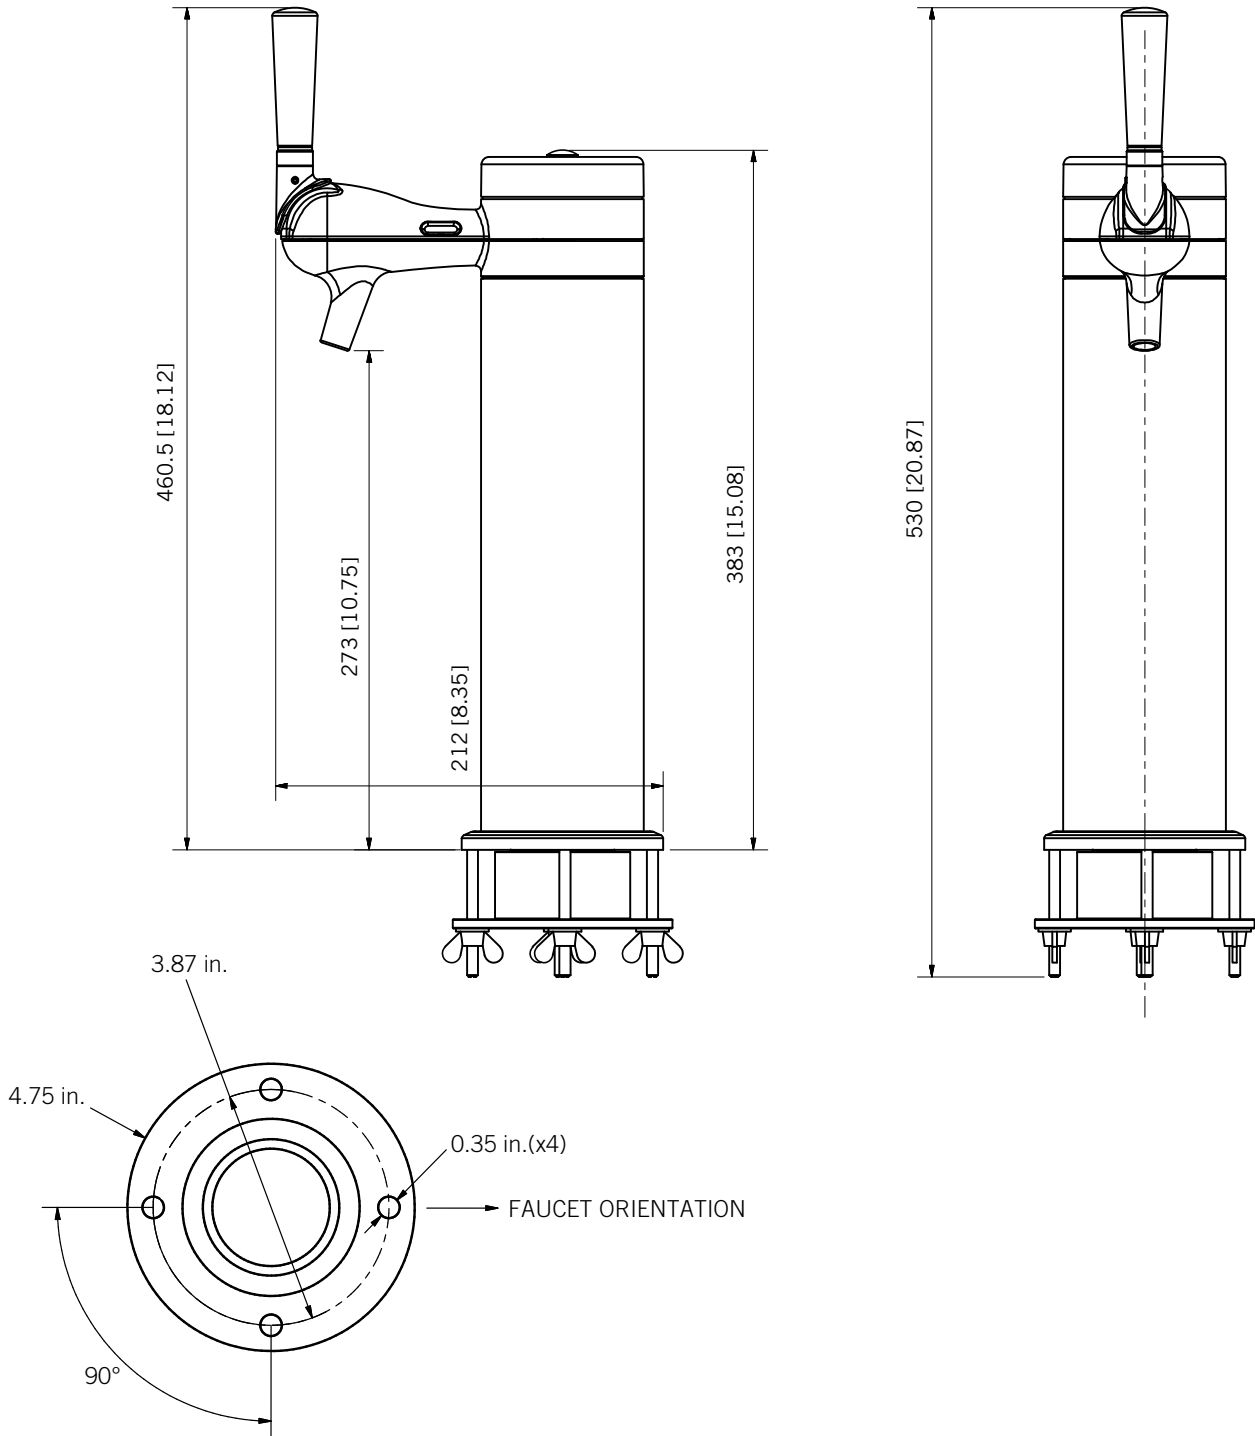

- Utilizes a one-way beer line – a new beer line with every keg change
- Eliminates the problems common to conventional draft beer systems: hygiene, labor costs and maintenance
- Mirror-like polished exterior
- Exterior finish will provide years of durable service

**FD-T-1**

Part No.	Description	Shipping Weight
 FD-T-1	FlexiDraft™ tower, 3" column	TBD

Dimensions

Toll-Free: 1-866-327-4159
www.micromatic.com

West

19791 Bahama St.
 Northridge, CA 91324
 Tel. (818) 701-9765
 Fax. (818) 701-9844