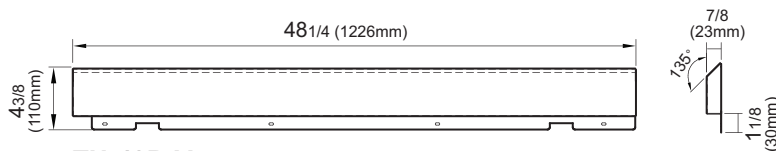

Project:	
Model #:	
Item #:	
Available W/H:	Qty:
Approval:	
AIA #:	SIS #:
CSI Section 11400	

Back Splash Guard

TU-28B-V

TU-36B-V

TU-48B-V

TU-60B-V

TU-72B-V

Model	Available model	L x D x H (inches)	Net Weight (lbs.)
TU-28B-V	28" length undercounter	27 1/2 x 7/8 x 4 3/8	1.8
TU-36B-V	36" length undercounter	36 3/8 x 7/8 x 4 3/8	2.3
TU-48B-V	48" length undercounter	48 1/8 x 7/8 x 4 3/8	3.1
TU-60B-V	60" length undercounter	60 1/4 x 7/8 x 4 3/8	3.9
TU-72B-V	72" length undercounter	72 3/4 x 7/8 x 4 3/8	4.7