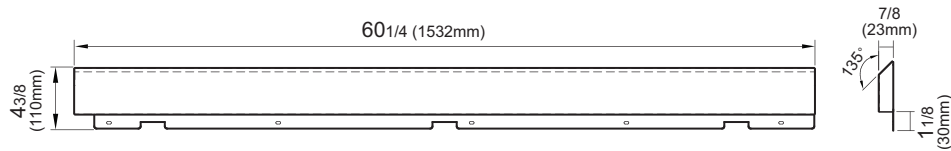

Project:	
Model #:	
Item #:	
Available W/H:	Qty:
Approval:	
AIA #:	SIS #:
CSI Section 11400	

Back Splash Guard

TU-28B-V

TU-36B-V

TU-48B-V

TU-60B-V

TU-72B-V

Model	Available model	L x D x H (inches)	Net Weight (lbs.)
TU-28B-V	28" length undercounter	27 1/2 x 7/8 x 4 3/8	1.8
TU-36B-V	36" length undercounter	36 3/8 x 7/8 x 4 3/8	2.3
TU-48B-V	48" length undercounter	48 1/8 x 7/8 x 4 3/8	3.1
TU-60B-V	60" length undercounter	60 1/4 x 7/8 x 4 3/8	3.9
TU-72B-V	72" length undercounter	72 3/4 x 7/8 x 4 3/8	4.7