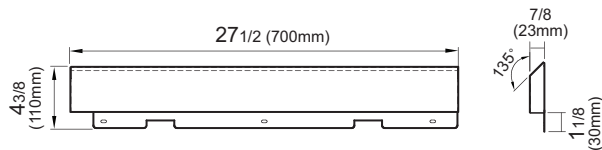

Project:	
Model #:	
Item #:	
Available W/H:	Qty:
Approval:	
AIA #:	SIS #:
CSI Section 11400	

Back Splash Guard

TU-28B-V

TU-36B-V

TU-48B-V

TU-60B-V

TU-72B-V

Model	Available model	L x D x H (inches)	Net Weight (lbs.)
TU-28B-V	28" length undercounter	27 1/2 x 7/8 x 4 3/8	1.8
TU-36B-V	36" length undercounter	36 3/8 x 7/8 x 4 3/8	2.3
TU-48B-V	48" length undercounter	48 1/8 x 7/8 x 4 3/8	3.1
TU-60B-V	60" length undercounter	60 1/4 x 7/8 x 4 3/8	3.9
TU-72B-V	72" length undercounter	72 3/4 x 7/8 x 4 3/8	4.7