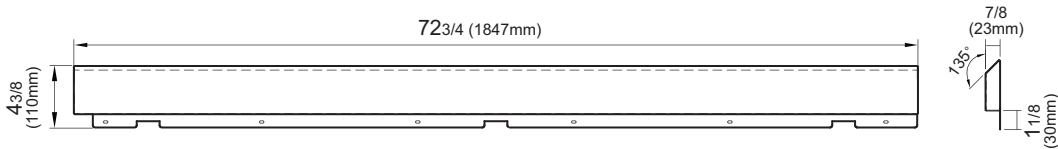

Project:	
Model #:	
Item #:	
Available W/H:	Qty:
Approval:	
AIA #:	SIS #:
CSI Section 11400	

Back Splash Guard

TU-28B-V

TU-36B-V

TU-48B-V

TU-60B-V

TU-72B-V

Model	Available model	L x D x H (inches)	Net Weight (lbs.)
TU-28B-V	28" length undercounter	27 1/2 x 7/8 x 4 3/8	1.8
TU-36B-V	36" length undercounter	36 3/8 x 7/8 x 4 3/8	2.3
TU-48B-V	48" length undercounter	48 1/8 x 7/8 x 4 3/8	3.1
TU-60B-V	60" length undercounter	60 1/4 x 7/8 x 4 3/8	3.9
TU-72B-V	72" length undercounter	72 3/4 x 7/8 x 4 3/8	4.7