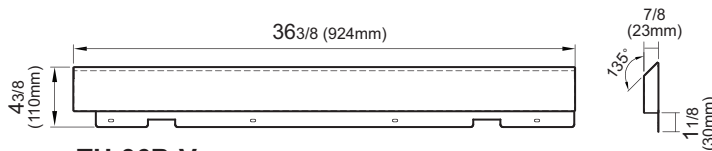

Project:	
Model #:	
Item #:	
Available W/H:	Qty:
Approval:	
AIA #:	SIS #:
CSI Section 11400	

Back Splash Guard

TU-28B-V

TU-36B-V

TU-48B-V

TU-60B-V

TU-72B-V

Model	Available model	L x D x H (inches)	Net Weight (lbs.)
TU-28B-V	28" length undercounter	27 1/2 x 7/8 x 4 3/8	1.8
TU-36B-V	36" length undercounter	36 3/8 x 7/8 x 4 3/8	2.3
TU-48B-V	48" length undercounter	48 1/8 x 7/8 x 4 3/8	3.1
TU-60B-V	60" length undercounter	60 1/4 x 7/8 x 4 3/8	3.9
TU-72B-V	72" length undercounter	72 3/4 x 7/8 x 4 3/8	4.7