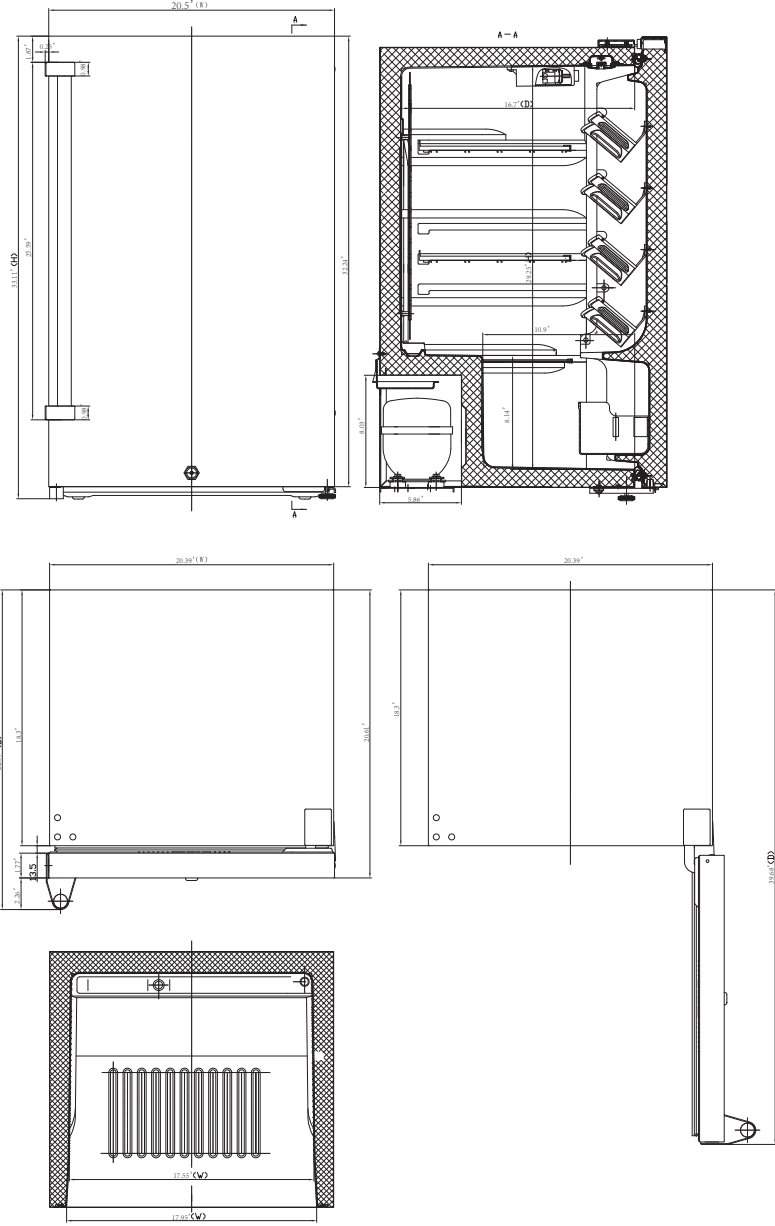

Plan View

CERTIFICATIONS

The certifications section contains two circular logos. The first is labeled 'DESIGN CERTIFIED' and features a star with the letters 'DC' inside. The second is labeled 'NSF CERTIFIED' and features a flame icon with the letters 'NSF' inside.

706 Eastern Parkway STE 1G, Brooklyn NY 11213
718-576-6342
info@koolmore.com