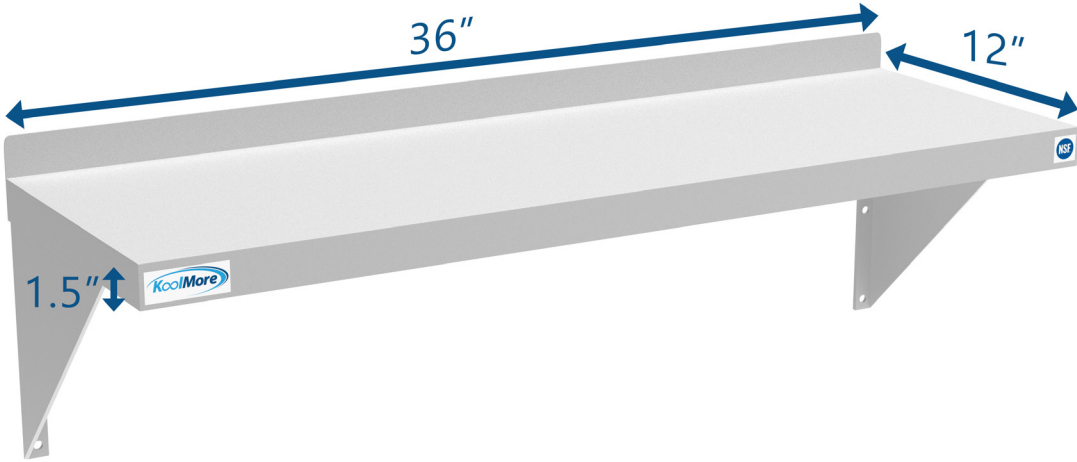

TECHNICAL SPECS

Dimensions

Length	36
Width	12
Height	10
Weight lbs	9.9
Top Capacity	231 lbs.

Materials & Certification

Exterior Material	430 Stainless-Steel
Gauge Of Stainless Steel	18
Color Finish	Stainless-Steel
Mounting Bracket Type	Knock-down
Certifications	NSF Certified for Sanitation

Plan View

CERTIFICATIONS

706 Eastern Parkway STE 1G, Brooklyn NY 11213
718-576-6342
info@koolmore.com